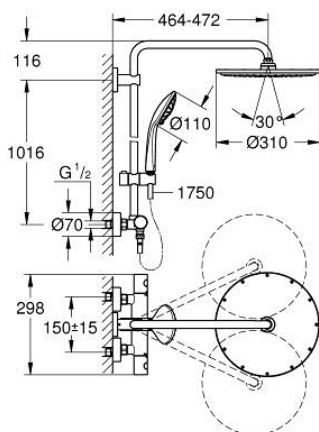

26 075 AL0 EUPHORIA SYSTEM 310 SHOWER SYSTEM WITH THERMOSTATIC MIXER FOR WALL MOUNTING

PRODUCT DESCRIPTION

- Colour: brushed hard graphite
- consisting of:
 - horizontal swivable 450 mm shower arm
 - exposed thermostat with Aquadimmer function
 - allows change between:
 - Rainshower Cosmopolitan 310 metal head shower
 - spray pattern: Rain
 - maximum flow rate (at 3 bar): 13.5 l/min
 - with ball joint
 - rotation angle $\pm 15^\circ$
 - hand shower Euphoria 110 Massage
 - spray patterns: Rain, Massage, SmartRain
 - maximum flow rate (at 3 bar): 11.5 l/min
 - adjustable in height with gliding element
 - shower hose Silverflex 1750 mm 1/2" x 1/2" (28 388)
 - maximum flow rate system (at 3 bar): 13.5 l/min
 - minimum flow rate 5 l/min
 - GROHE TurboStat - compact cartridge with wax thermoelement
 - GROHE SafeStop safety button at 38°C
 - GROHE SafeStop Plus optional temperature limiter at 43°C included
 - GROHE MetalGrip ergonomically shaped metal handles
 - GROHE DreamSpray - perfect spray pattern
 - GROHE LongLife finish
 - GROHE SprayDimmer - stepless flow rate adjustment
 - Inner WaterGuide - inner insulation for surface protection
 - GROHE SpeedClean - effortless limescale removal
 - TwistStop - to prevent hose from twisting
 - suitable for instantaneous heaters from 18 kW/h
 - optional upgrade: GROHE EasyReach tray (26 362), sold separately