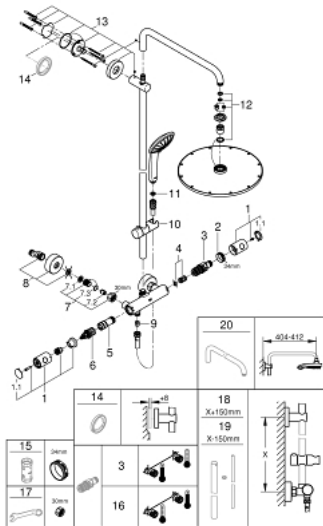

26 075 AL0 EUPHORIA SYSTEM 310 SHOWER SYSTEM WITH THERMOSTATIC MIXER FOR WALL MOUNTING

SPARE PARTS, november 2016 – now

- 1: Metal handle 1/2" (Spare part-nr. 47984AL0)
 - 1.1: Cover cap (Spare part-nr. 64585ALM)
 - 2: Fitting ring (Spare part-nr. 47743000)
 - 3: Thermostatic compact cartridge 1/2" (Spare part-nr. 47439000)
 - 4: Buffer (Spare part-nr. 47398000)
 - 5: Water flow (Spare part-nr. 47751000)
 - 6: Aquadimmer (Spare part-nr. 12433000)
 - 7: Non-return valve (Spare part-nr. 47189AL0)
 - 7.1: Dirt strainer (Spare part-nr. 0726400M)
 - 7.2: Non-return valve (Spare part-nr. 08565000)
 - 7.3: O-ring $\varnothing 17 \times \varnothing 2$ (Spare part-nr. 0305500M)
 - 8: S-union (Spare part-nr. 12662AL0)
 - 9: Non-return valve (Spare part-nr. 08565000)
 - 10: Glide element (Spare part-nr. 12140AL0)
 - 11: Dirt strainer (Spare part-nr. 0700200M)
 - 12: Spare part set (Spare part-nr. 45933000)
 - 13: Shower rail holder (Spare part-nr. 48279AL0)
 - 15: Socket spanner (Spare part-nr. 19332000)*
 - 16: GROHE TurboStat cartridge 1/2" (Spare part-nr. 47175000)*
 - 17: Special spanner (Spare part-nr. 19377000)*
- * Optional accessories