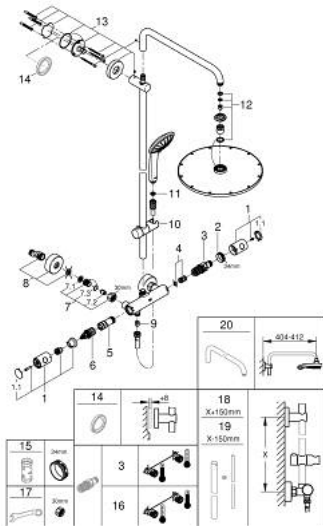

26 075 DC0 EUPHORIA SYSTEM 310 SHOWER SYSTEM WITH THERMOSTATIC MIXER FOR WALL MOUNTING

SPARE PARTS, julij 2017 – now

1. 1: Metal handle 1/2" (Spare part-nr. 47984DC0)
   - 1.1: Cover cap (Spare part-nr. 64585DCM)
   - 2: Fitting ring (Spare part-nr. 47743000)
   - 3: Thermostatic compact cartridge 1/2" (Spare part-nr. 47439000)
   - 4: Buffer (Spare part-nr. 47398000)
   - 5: Water flow (Spare part-nr. 47751000)
   - 6: Aquadimmer (Spare part-nr. 12433000)
   - 7: Non-return valve (Spare part-nr. 47189DC0)
   - 7.1: Dirt strainer (Spare part-nr. 0726400M)
   - 7.2: Non-return valve (Spare part-nr. 08565000)
   - 7.3: O-ring $\varnothing 17 \times \varnothing 2$ (Spare part-nr. 0305500M)
   - 8: S-union (Spare part-nr. 12662DC0)
   - 9: Non-return valve (Spare part-nr. 08565000)
   - 10: Glide element (Spare part-nr. 12140DC0)
   - 11: Dirt strainer (Spare part-nr. 0700200M)
   - 12: Spare part set (Spare part-nr. 45933000)
   - 13: Shower rail holder (Spare part-nr. 48279DC0)
   - 15: Socket spanner (Spare part-nr. 19332000)*
   - 16: GROHE TurboStat cartridge 1/2" (Spare part-nr. 47175000)*
   - 17: Special spanner (Spare part-nr. 19377000)*
2. Optional accessories