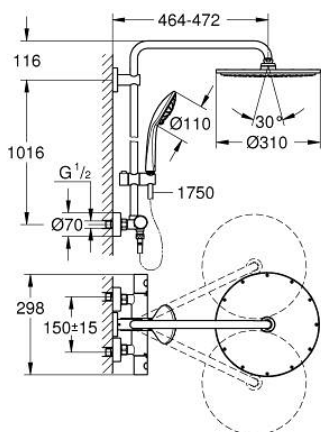

### PRODUCT DESCRIPTION

- Colour: supersteel
- consisting of:
  - horizontal swivable 450 mm shower arm
  - exposed thermostat with Aquadimmer function
  - allows change between:
    - Rainshower Cosmopolitan 310 metal head shower
    - spray pattern: Rain
    - maximum flow rate (at 3 bar): 13.5 l/min
  - with ball joint
  - rotation angle  $\pm 15^\circ$
  - hand shower Euphoria 110 Massage
  - spray patterns: Rain, Massage, SmartRain
  - maximum flow rate (at 3 bar): 11.5 l/min
  - adjustable in height with gliding element
  - shower hose Silverflex 1750 mm 1/2" x 1/2" (28 388)
  - maximum flow rate system (at 3 bar): 13.5 l/min
  - minimum flow rate 5 l/min
  - GROHE TurboStat - compact cartridge with wax thermoelement
  - GROHE SafeStop safety button at 38°C
  - GROHE SafeStop Plus optional temperature limiter at 43°C included
  - GROHE MetalGrip ergonomically shaped metal handles
  - GROHE DreamSpray - perfect spray pattern
  - GROHE LongLife finish
  - GROHE SprayDimmer - stepless flow rate adjustment
  - Inner WaterGuide - inner insulation for surface protection
  - GROHE SpeedClean - effortless limescale removal
  - TwistStop - to prevent hose from twisting
  - suitable for instantaneous heaters from 18 kW/h
  - optional upgrade: GROHE EasyReach tray (26 362), sold separately