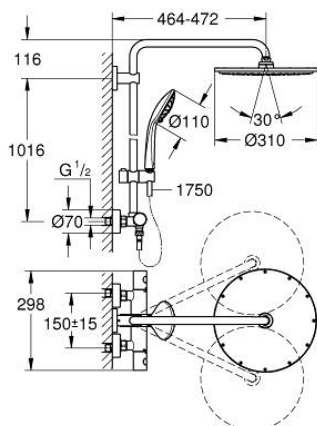

## 26 075 GL0 EUPHORIA SYSTEM 310 SHOWER SYSTEM WITH THERMOSTATIC MIXER FOR WALL MOUNTING

### PRODUCT DESCRIPTION

- Colour: cool sunrise
- consisting of:
  - horizontal swivable 450 mm shower arm
  - exposed thermostat with Aquadimmer function
  - allows change between:
    - Rainshower Cosmopolitan 310 metal head shower
    - spray pattern: Rain
    - maximum flow rate (at 3 bar): 13.5 l/min
  - with ball joint
  - rotation angle  $\pm 15^\circ$
  - hand shower Euphoria 110 Massage
  - spray patterns: Rain, Massage, SmartRain
  - maximum flow rate (at 3 bar): 11.5 l/min
  - adjustable in height with gliding element
  - shower hose Silverflex 1750 mm 1/2" x 1/2" (28 388)
  - maximum flow rate system (at 3 bar): 13.5 l/min
  - minimum flow rate 5 l/min
  - GROHE TurboStat - compact cartridge with wax thermoelement
  - GROHE SafeStop safety button at 38°C
  - GROHE SafeStop Plus optional temperature limiter at 43°C included
  - GROHE MetalGrip ergonomically shaped metal handles
  - GROHE DreamSpray - perfect spray pattern
  - GROHE LongLife finish
  - GROHE SprayDimmer - stepless flow rate adjustment
  - Inner WaterGuide - inner insulation for surface protection
  - GROHE SpeedClean - effortless limescale removal
  - TwistStop - to prevent hose from twisting
  - suitable for instantaneous heaters from 18 kW/h
  - optional upgrade: GROHE EasyReach tray (26 362), sold separately