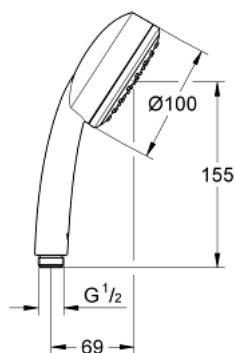

## 26 082 002 TEMPESTA COSMOPOLITAN 100 HAND SHOWER 1 SPRAY

### PRODUCT DESCRIPTION

- Colour: chrome
- spray pattern: Rain
- GROHE DreamSpray - perfect spray pattern
- GROHE LongLife finish
- GROHE SpeedClean - effortless limescale removal
- Inner WaterGuide - inner insulation for surface protection
- suitable for instantaneous heater
- universal mounting system, fitting all standard shower hoses
- min. recommended pressure 1.0 bar

## 26 082 002 TEMPESTA COSMOPOLITAN 100 HAND SHOWER 1 SPRAY

**SPARE PARTS**, marec 2017 – now

1: Dirt strainer (Spare part-nr. 0700200M)