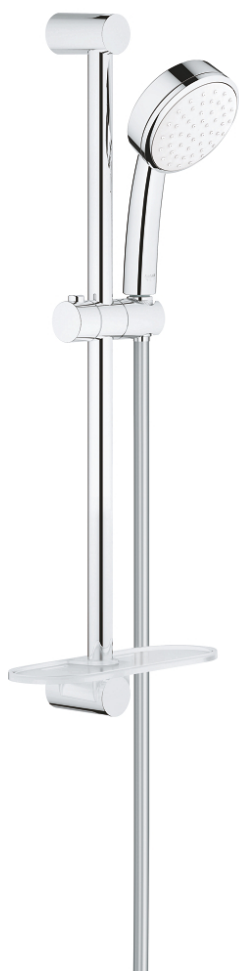

26 083 002 TEMPESTA COSMOPOLITAN 100 SHOWER RAIL SET 1 SPRAY

PRODUCT DESCRIPTION

- Colour: chrome
- consisting of:
 - hand shower (26 082)
 - shower rail, 600 mm (27 521)
 - shower hose Relaxaflex 1750 mm 1/2" x 1/2" (28 154)
 - GROHE EasyReach tray (27 596)
 - GROHE DreamSpray - perfect spray pattern
 - GROHE LongLife finish
 - GROHE SpeedClean - effortless limescale removal
 - Inner WaterGuide - inner insulation for surface protection
- suitable for instantaneous heater
- min. recommended pressure 1.0 bar