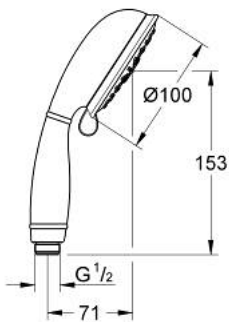

26 085 001 TEMPESTA RUSTIC 100 HAND SHOWER 4 SPRAYS

PRODUCT DESCRIPTION

- Colour: chrome
- spray patterns: GROHE Rain O², Rain, Massage, Jet
- GROHE DreamSpray - perfect spray pattern
- GROHE LongLife finish
- GROHE SpeedClean - effortless limescale removal
- Inner WaterGuide - inner insulation for surface protection
- universal mounting system, fitting all standard shower hoses
- suitable for instantaneous heater
- min. recommended pressure 1.0 bar

26 085 001 **TEMPESTA RUSTIC 100 HAND SHOWER 4 SPRAYS**

SPARE PARTS, marec 2017 – now

1: Dirt strainer (Spare part-nr. 0700200M)