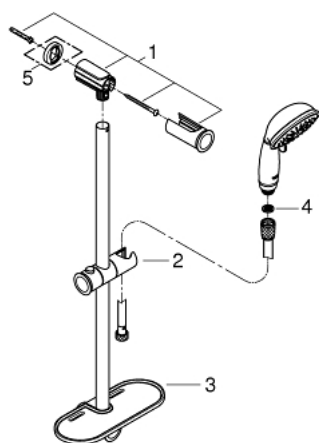

26 086 001 TEMPESTA RUSTIC 100 SHOWER RAIL SET 4 SPRAYS

PRODUCT DESCRIPTION

- Colour: chrome
- consisting of:
 - hand shower (26 085)
 - shower rail, 600 mm (27 519)
 - shower hose Relaxaflex 1750 mm 1/2" x 1/2" (28 154)
 - GROHE EasyReach tray (27 596)
 - GROHE DreamSpray - perfect spray pattern
 - GROHE LongLife finish
 - GROHE SpeedClean - effortless limescale removal
 - Inner WaterGuide - inner insulation for surface protection
- suitable for instantaneous heater
- min. recommended pressure 1.0 bar

26 086 001 TEMPESTA RUSTIC 100 SHOWER RAIL SET 4 SPRAYS

SPARE PARTS, marec 2017 – now

- 1: Shower rail holder (Spare part-nr. 48092000)
 - 2: Glide element (Spare part-nr. 48093000)
 - 3: GROHE EasyReach tray (Spare part-nr. 27596000)
 - 4: Dirt strainer (Spare part-nr. 0700200M)
 - 5: Compensation disc (Spare part-nr. 48051000)*
- * Optional accessories