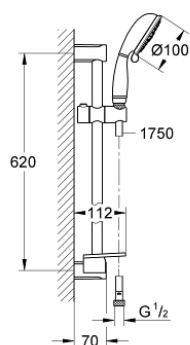

26 086 001 TEMPESTA RUSTIC 100 SHOWER RAIL SET 4 SPRAYS

PRODUCT DESCRIPTION

- Colour: chrome
- consisting of:
 - hand shower (26 085)
 - shower rail, 600 mm (27 519)
 - shower hose Relaxaflex 1750 mm 1/2" x 1/2" (28 154)
 - GROHE EasyReach tray (27 596)
 - GROHE DreamSpray - perfect spray pattern
 - GROHE LongLife finish
 - GROHE SpeedClean - effortless limescale removal
 - Inner WaterGuide - inner insulation for surface protection
- suitable for instantaneous heater
- min. recommended pressure 1.0 bar

26 086 001 TEMPESTA RUSTIC 100 SHOWER RAIL SET 4 SPRAYS

SPARE PARTS, marec 2017 – now

- 1: Shower rail holder (Spare part-nr. 48092000)
 - 2: Glide element (Spare part-nr. 48093000)
 - 3: GROHE EasyReach tray (Spare part-nr. 27596000)
 - 4: Dirt strainer (Spare part-nr. 0700200M)
 - 5: Compensation disc (Spare part-nr. 48051000)*
- * Optional accessories