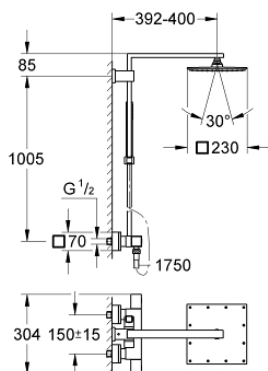

26 087 000 EUPHORIA CUBE SYSTEM 230 SHOWER SYSTEM WITH THERMOSTATIC MIXER FOR WALL MOUNTING

PRODUCT DESCRIPTION

- Colour: chrome
- consisting of:
 - shower arm
 - projection 400 mm
 - exposed thermostat with Aquadimmer function
- allows change between:
 - Rainshower head shower (27 479 000)
- material: metal
- spray pattern: Rain
- maximum flow rate (at 3 bar): 13 l/min
- with ball joint
- rotation angle $\pm 15^\circ$
- hand shower Euphoria Cube (27 699)
 - maximum flow rate (at 3 bar): 9 l/min
 - adjustable in height with gliding element
- shower hose Silverflex 1750 mm 1/2" x 1/2" (28 388)
 - maximum flow rate system (at 3 bar): 13 l/min
- GROHE TurboStat - compact cartridge with wax thermoelement
- GROHE SafeStop safety button at 38°C
- GROHE SafeStop Plus optional temperature limiter at 43°C included
- GROHE DreamSpray - perfect spray pattern
- GROHE LongLife finish
- GROHE SpeedClean - effortless limescale removal
- TwistStop - to prevent hose from twisting
- suitable for instantaneous heaters from 18 kW/h
- minimum flow rate 5 l/min