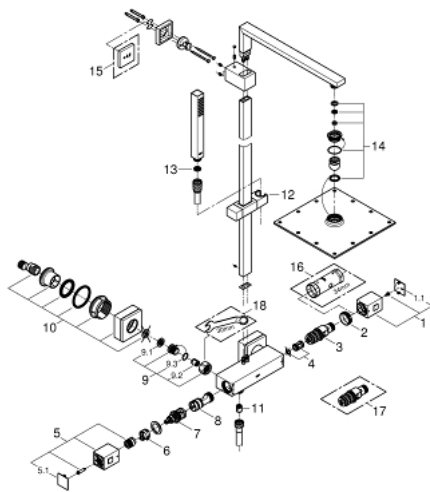

26 087 000 EUPHORIA CUBE SYSTEM 230 SHOWER SYSTEM WITH THERMOSTATIC MIXER FOR WALL MOUNTING

SPARE PARTS, januar 2013 – now

1. 1: Temperature control handle (Spare part-nr. 47958000)
   - 1.1: Cover cap (Spare part-nr. 4795900M)
   - 2: Fitting ring (Spare part-nr. 47743000)
   - 3: Thermostatic compact cartridge 1/2" (Spare part-nr. 47439000)
   - 4: Buffer (Spare part-nr. 47398000)
   - 5: Shut-off handle (Spare part-nr. 47960000)
   - 5.1: Cover cap (Spare part-nr. 4795900M)
   - 6: Stop ring (Spare part-nr. 47965000)
   - 7: Aquadimmer (Spare part-nr. 12433000)
   - 8: Water flow (Spare part-nr. 47751000)
   - 9: Non-return valve (Spare part-nr. 47189000)
   - 9.1: Dirt strainer (Spare part-nr. 0726400M)
   - 9.2: Non-return valve (Spare part-nr. 08565000)
   - 9.3: O-ring $\varnothing 17 \times \varnothing 2$ (Spare part-nr. 0305500M)
   - 10: S-union (Spare part-nr. 47824000)
   - 11: Non-return valve (Spare part-nr. 08565000)
   - 12: Glide element (Spare part-nr. 48180000)
   - 13: Dirt strainer (Spare part-nr. 0700200M)
   - 14: Spare part set (Spare part-nr. 45933000)
   - 15: Compensation disc (Spare part-nr. 27933000)*
   - 16: Socket spanner (Spare part-nr. 19332000)*
   - 17: GROHE TurboStat cartridge 1/2" (Spare part-nr. 47175000)*
   - 18: Special spanner (Spare part-nr. 19377000)*
2. Optional accessories