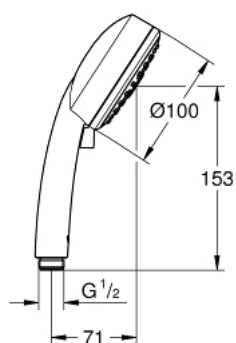

26 092 000 VITALIO COMFORT 100 HAND SHOWER 3 SPRAYS

PRODUCT DESCRIPTION

- Colour: chrome
- spray patterns: GROHE Rain O², Rain, Massage
- 9.5 l/min flow limiter
- GROHE DreamSpray - perfect spray pattern
- GROHE LongLife finish
- GROHE SpeedClean - effortless limescale removal
- Inner WaterGuide - inner insulation for surface protection
- suitable for instantaneous heater
- universal mounting system, fitting all standard shower hoses
- 5 color packaging

Pure Freude
an Wasser

26 092 000 VITALIO COMFORT 100 HAND SHOWER 3 SPRAYS

SPARE PARTS, februar 2013 – now

1: Dirt strainer (Spare part-nr. 0700200M)