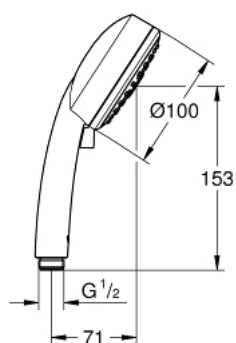

26 093 000 VITALIO COMFORT 100 HAND SHOWER 3 SPRAYS

PRODUCT DESCRIPTION

- Colour: chrome
- spray patterns: GROHE Rain O², Rain, Massage
- shower head Ø 100 mm
- 9.5 l/min flow limiter
- GROHE DreamSpray - perfect spray pattern
- GROHE LongLife finish
- GROHE SpeedClean - effortless limescale removal
- Inner WaterGuide - inner insulation for surface protection
- suitable for instantaneous heater
- universal mounting system, fitting all standard shower hoses
- min. recommended pressure 1.0 bar
- 5 colour packaging with product window

26 093 000 **VITALIO COMFORT 100 HAND SHOWER 3 SPRAYS**

SPARE PARTS, februar 2013 – now

1: Dirt strainer (Spare part-nr. 0700200M)