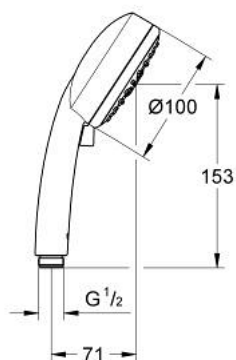

## 26 094 000 VITALIO COMFORT 100 HAND SHOWER 4 SPRAYS

### PRODUCT DESCRIPTION

- Colour: chrome
- spray patterns: GROHE Rain O<sup>2</sup>, Rain, Massage, Jet
- 9.5 l/min flow limiter
- GROHE DreamSpray - perfect spray pattern
- GROHE LongLife finish
- GROHE SpeedClean - effortless limescale removal
- Inner WaterGuide - inner insulation for surface protection
- suitable for instantaneous heater
- universal mounting system, fitting all standard shower hoses
- 5 color packaging

## 26 094 000 VITALIO COMFORT 100 HAND SHOWER 4 SPRAYS

**SPARE PARTS**, februar 2013 – now

1: Dirt strainer (Spare part-nr. 0700200M)