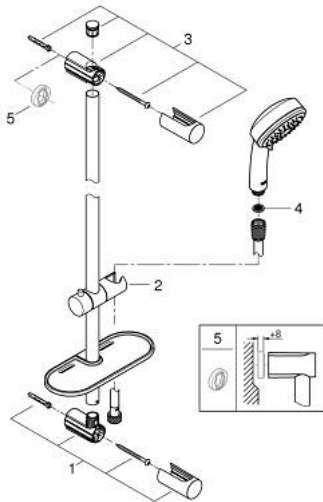

26 096 000 VITALIO COMFORT 100 SHOWER RAIL SET 3 SPRAYS

PRODUCT DESCRIPTION

- Colour: chrome
- consisting of:
 - hand shower Vitalio Comfort 100 (26 092)
 - shower rail 600 mm (27 724)
 - shower hose VitalioFlex Trend 1750 mm 1/2" x 1/2" (28 742)
 - GROHE EasyReach tray (27 725)
 - 9.5 l/min flow limiter
 - GROHE DreamSpray - perfect spray pattern
 - GROHE LongLife finish
 - Flexible Installation - 1 adjustable bracket for existing drill holes
 - GROHE SpeedClean - effortless limescale removal
 - Inner WaterGuide - inner insulation for surface protection
 - suitable for screwing (including screws and dowels) or gluing (GROHE QuickGlue S2 41 245 000 sold separately)
 - holding force: max. 20 kg
 - the specified holding capacity is valid for static (slowly applied) load and intended use only
 - suitable for instantaneous heater
 - 5 color packaging

26 096 000 **VITALIO COMFORT 100 SHOWER RAIL SET 3 SPRAYS**

SPARE PARTS, februar 2013 – now

- 1: Shower rail holder (Spare part-nr. 48095000)
 - 2: Glide element (Spare part-nr. 12140000)
 - 3: Shower rail holder (Spare part-nr. 48097000)
 - 4: Dirt strainer (Spare part-nr. 0700200M)
 - 5: Compensation disc (Spare part-nr. 48051000)*
- * Optional accessories