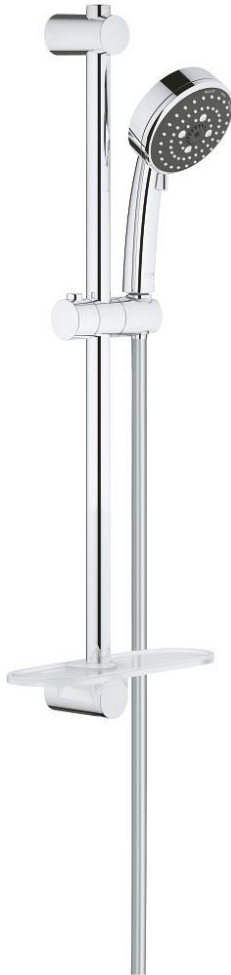

26 096 000 VITALIO COMFORT 100 SHOWER RAIL SET 3 SPRAYS

PRODUCT DESCRIPTION

- Colour: chrome
- consisting of:
 - hand shower Vitalio Comfort 100 (26 092)
 - shower rail 600 mm (27 724)
 - shower hose VitalioFlex Trend 1750 mm 1/2" x 1/2" (28 742)
 - GROHE EasyReach tray (27 725)
 - 9.5 l/min flow limiter
 - GROHE DreamSpray - perfect spray pattern
 - GROHE LongLife finish
 - Flexible Installation - 1 adjustable bracket for existing drill holes
 - GROHE SpeedClean - effortless limescale removal
 - Inner WaterGuide - inner insulation for surface protection
 - suitable for screwing (including screws and dowels) or gluing (GROHE QuickGlue S2 41 245 000 sold separately)
 - holding force: max. 20 kg
 - the specified holding capacity is valid for static (slowly applied) load and intended use only
 - suitable for instantaneous heater
 - 5 color packaging

26 096 000 **VITALIO COMFORT 100 SHOWER RAIL SET 3 SPRAYS**

SPARE PARTS, februar 2013 – now

- 1: Shower rail holder (Spare part-nr. 48095000)
 - 2: Glide element (Spare part-nr. 12140000)
 - 3: Shower rail holder (Spare part-nr. 48097000)
 - 4: Dirt strainer (Spare part-nr. 0700200M)
 - 5: Compensation disc (Spare part-nr. 48051000)*
- * Optional accessories