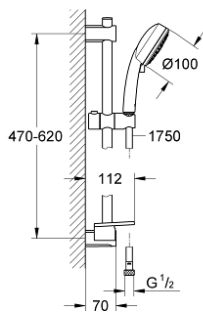

26 096 000 VITALIO COMFORT 100 SHOWER RAIL SET 3 SPRAYS

PRODUCT DESCRIPTION

- Colour: chrome
- consisting of:
 - hand shower Vitalio Comfort 100 (26 092)
 - shower rail 600 mm (27 724)
 - shower hose VitalioFlex Trend 1750 mm 1/2" x 1/2" (28 742)
 - GROHE EasyReach tray (27 725)
 - 9.5 l/min flow limiter
 - GROHE DreamSpray - perfect spray pattern
 - GROHE LongLife finish
 - Flexible Installation - 1 adjustable bracket for existing drill holes
 - GROHE SpeedClean - effortless limescale removal
 - Inner WaterGuide - inner insulation for surface protection
 - suitable for screwing (including screws and dowels) or gluing (GROHE QuickGlue S2 41 245 000 sold separately)
 - holding force: max. 20 kg
 - the specified holding capacity is valid for static (slowly applied) load and intended use only
 - suitable for instantaneous heater
 - 5 color packaging

26 096 000 **VITALIO COMFORT 100 SHOWER RAIL SET 3 SPRAYS**

SPARE PARTS, februar 2013 – now

- 1: Shower rail holder (Spare part-nr. 48095000)
 - 2: Glide element (Spare part-nr. 12140000)
 - 3: Shower rail holder (Spare part-nr. 48097000)
 - 4: Dirt strainer (Spare part-nr. 0700200M)
 - 5: Compensation disc (Spare part-nr. 48051000)*
- * Optional accessories