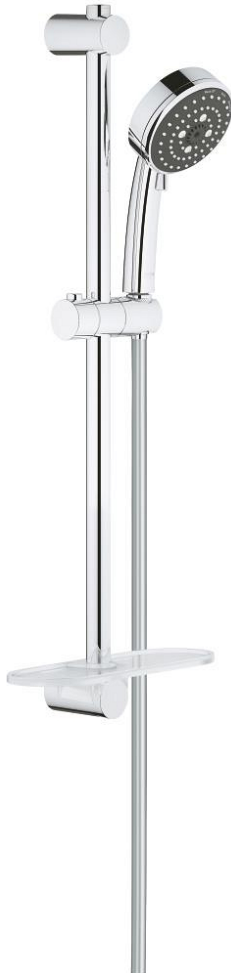

## 26 097 000 VITALIO COMFORT 100 SHOWER RAIL SET 3 SPRAYS

### PRODUCT DESCRIPTION

- Colour: chrome
- consisting of:
  - hand shower Vitalio Comfort 100 (26 093)
  - shower rail 600 mm (27 724)
  - shower hose VitalioFlex Trend 1750 mm 1/2" x 1/2" (28 742)
  - GROHE EasyReach tray (27 725)
  - 9.5 l/min flow limiter
  - GROHE DreamSpray - perfect spray pattern
  - GROHE LongLife finish
  - Flexible Installation - 1 adjustable bracket for existing drill holes
  - GROHE SpeedClean - effortless limescale removal
  - Inner WaterGuide - inner insulation for surface protection
  - suitable for screwing (including screws and dowels) or gluing (GROHE QuickGlue S2 41 245 000 sold separately)
  - holding force: max. 20 kg
  - the specified holding capacity is valid for static (slowly applied) load and intended use only
  - suitable for instantaneous heater
  - min. recommended pressure 1.0 bar
  - 5 colour packaging with product window

### SPARE PARTS, februar 2013 – now

- 1: Shower rail holder (Spare part-nr. 48095000)
  - 2: Glide element (Spare part-nr. 12140000)
  - 3: Shower rail holder (Spare part-nr. 48097000)
  - 4: Dirt strainer (Spare part-nr. 0700200M)
  - 5: Compensation disc (Spare part-nr. 48051000)\*
- \* Optional accessories