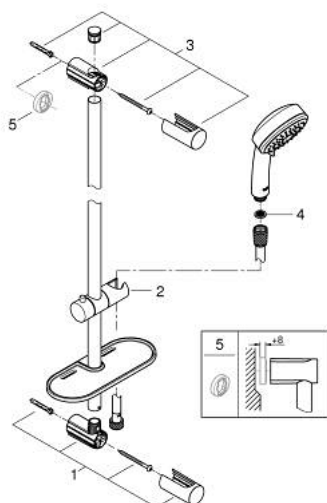

## 26 097 000 VITALIO COMFORT 100 SHOWER RAIL SET 3 SPRAYS

### PRODUCT DESCRIPTION

- Colour: chrome
- consisting of:
  - hand shower Vitalio Comfort 100 (26 093)
  - shower rail 600 mm (27 724)
  - shower hose VitalioFlex Trend 1750 mm 1/2" x 1/2" (28 742)
  - GROHE EasyReach tray (27 725)
  - 9.5 l/min flow limiter
  - GROHE DreamSpray - perfect spray pattern
  - GROHE LongLife finish
  - Flexible Installation - 1 adjustable bracket for existing drill holes
  - GROHE SpeedClean - effortless limescale removal
  - Inner WaterGuide - inner insulation for surface protection
  - suitable for screwing (including screws and dowels) or gluing (GROHE QuickGlue S2 41 245 000 sold separately)
  - holding force: max. 20 kg
  - the specified holding capacity is valid for static (slowly applied) load and intended use only
  - suitable for instantaneous heater
  - min. recommended pressure 1.0 bar
  - 5 colour packaging with product window

### SPARE PARTS, februar 2013 – now

- 1: Shower rail holder (Spare part-nr. 48095000)
  - 2: Glide element (Spare part-nr. 12140000)
  - 3: Shower rail holder (Spare part-nr. 48097000)
  - 4: Dirt strainer (Spare part-nr. 0700200M)
  - 5: Compensation disc (Spare part-nr. 48051000)\*
- \* Optional accessories