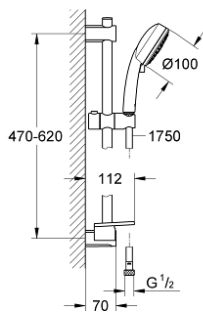

## 26 097 000 VITALIO COMFORT 100 SHOWER RAIL SET 3 SPRAYS

### PRODUCT DESCRIPTION

- Colour: chrome
- consisting of:
  - hand shower Vitalio Comfort 100 (26 093)
  - shower rail 600 mm (27 724)
  - shower hose VitalioFlex Trend 1750 mm 1/2" x 1/2" (28 742)
  - GROHE EasyReach tray (27 725)
  - 9.5 l/min flow limiter
  - GROHE DreamSpray - perfect spray pattern
  - GROHE LongLife finish
  - Flexible Installation - 1 adjustable bracket for existing drill holes
  - GROHE SpeedClean - effortless limescale removal
  - Inner WaterGuide - inner insulation for surface protection
  - suitable for screwing (including screws and dowels) or gluing (GROHE QuickGlue S2 41 245 000 sold separately)
  - holding force: max. 20 kg
  - the specified holding capacity is valid for static (slowly applied) load and intended use only
  - suitable for instantaneous heater
  - min. recommended pressure 1.0 bar
  - 5 colour packaging with product window

### SPARE PARTS, februar 2013 – now

- 1: Shower rail holder (Spare part-nr. 48095000)
  - 2: Glide element (Spare part-nr. 12140000)
  - 3: Shower rail holder (Spare part-nr. 48097000)
  - 4: Dirt strainer (Spare part-nr. 0700200M)
  - 5: Compensation disc (Spare part-nr. 48051000)\*
- \* Optional accessories