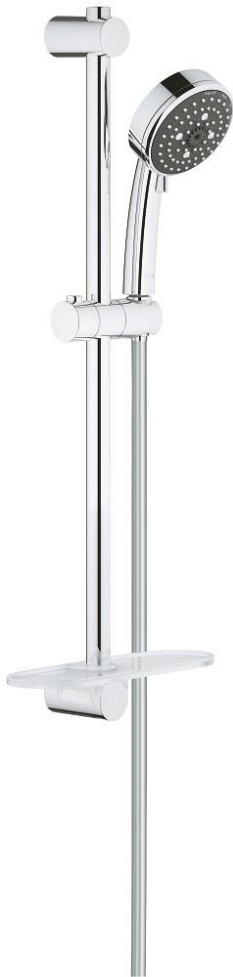

26 098 000 VITALIO COMFORT 100 SHOWER RAIL SET 4 SPRAYS

PRODUCT DESCRIPTION

- Colour: chrome
- consisting of:
 - hand shower Vitalio Comfort 100 (26 094)
 - shower rail 600 mm (27 724)
 - shower hose VitalioFlex Trend 1750 mm 1/2" x 1/2" (28 742)
 - GROHE EasyReach tray (27 725)
 - 9.5 l/min flow limiter
 - GROHE DreamSpray - perfect spray pattern
 - GROHE LongLife finish
 - Flexible Installation - 1 adjustable bracket for existing drill holes
 - GROHE SpeedClean - effortless limescale removal
 - Inner WaterGuide - inner insulation for surface protection
 - suitable for screwing (including screws and dowels) or gluing (GROHE QuickGlue S2 41 245 000 sold separately)
 - holding force: max. 20 kg
 - the specified holding capacity is valid for static (slowly applied) load and intended use only
 - suitable for instantaneous heater
 - 5 color packaging

26 098 000 VITALIO COMFORT 100 SHOWER RAIL SET 4 SPRAYS

SPARE PARTS, februar 2013 – now

- 1: Shower rail holder (Spare part-nr. 48095000)
- 2: Glide element (Spare part-nr. 12140000)
- 3: Shower rail holder (Spare part-nr. 48097000)
- 4: Dirt strainer (Spare part-nr. 0700200M)