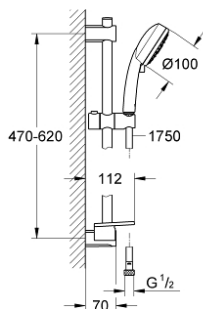

26 098 000 VITALIO COMFORT 100 SHOWER RAIL SET 4 SPRAYS

PRODUCT DESCRIPTION

- Colour: chrome
- consisting of:
 - hand shower Vitalio Comfort 100 (26 094)
 - shower rail 600 mm (27 724)
 - shower hose VitalioFlex Trend 1750 mm 1/2" x 1/2" (28 742)
 - GROHE EasyReach tray (27 725)
 - 9.5 l/min flow limiter
 - GROHE DreamSpray - perfect spray pattern
 - GROHE LongLife finish
 - Flexible Installation - 1 adjustable bracket for existing drill holes
 - GROHE SpeedClean - effortless limescale removal
 - Inner WaterGuide - inner insulation for surface protection
 - suitable for screwing (including screws and dowels) or gluing (GROHE QuickGlue S2 41 245 000 sold separately)
 - holding force: max. 20 kg
 - the specified holding capacity is valid for static (slowly applied) load and intended use only
 - suitable for instantaneous heater
 - 5 color packaging

26 098 000 VITALIO COMFORT 100 SHOWER RAIL SET 4 SPRAYS

SPARE PARTS, februar 2013 – now

- 1: Shower rail holder (Spare part-nr. 48095000)
- 2: Glide element (Spare part-nr. 12140000)
- 3: Shower rail holder (Spare part-nr. 48097000)
- 4: Dirt strainer (Spare part-nr. 0700200M)