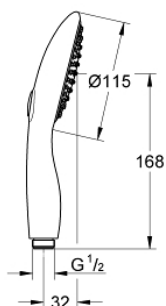

26 103 000 VITALIO RAIN 115 HAND SHOWER 2 SPRAYS

PRODUCT DESCRIPTION

- Colour: chrome
- spray patterns: GROHE Rain O², Rain
- shower head Ø 115 mm
- GROHE One-click showering spray selection via push of a button
- 9.5 l/min flow limiter
- GROHE DreamSpray - perfect spray pattern
- GROHE LongLife finish
- GROHE SpeedClean - effortless limescale removal
- Inner WaterGuide - inner insulation for surface protection
- suitable for instantaneous heater
- universal mounting system, fitting all standard shower hoses
- min. recommended pressure 1.0 bar
- 5 color packaging

26 103 000 VITALIO RAIN 115 HAND SHOWER 2 SPRAYS

SPARE PARTS, februar 2013 – now

1: Dirt strainer (Spare part-nr. 0700200M)