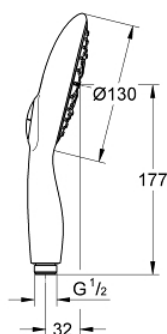

26 107 000 VITALIO RAIN 130 HAND SHOWER 4+ SPRAYS

PRODUCT DESCRIPTION

- Colour: chrome
- GROHE Rain O², Rain, Bokoma Spray, Jet
- GROHE One-click showering spray selection via push of a button
- 9.5 l/min flow limiter
- GROHE DreamSpray - perfect spray pattern
- GROHE LongLife finish
- GROHE SpeedClean - effortless limescale removal
- Inner WaterGuide - inner insulation for surface protection
- suitable for instantaneous heater
- universal mounting system, fitting all standard shower hoses
- min. recommended pressure 1.0 bar
- 5 color packaging

26 107 000 **VITALIO RAIN 130 HAND SHOWER 4+ SPRAYS**

SPARE PARTS, februar 2013 – now

1: Dirt strainer (Spare part-nr. 0700200M)