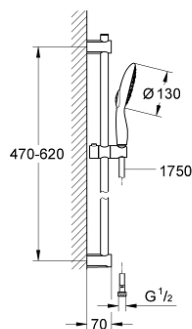

26 112 000 VITALIO RAIN 130 SHOWER RAIL SET 4+ SPRAYS

PRODUCT DESCRIPTION

- Colour: chrome
- consisting of:
 - hand shower Vitalio Rain 130 (26 107)
 - shower rail Vitalio Universal 600 mm (27 724)
 - shower hose VitalioFlex Silver 1.750 mm, ½" x ½" (27 506)
- GROHE One-click showering spray selection via push of a button
- 9.5 l/min flow limiter
- GROHE DreamSpray - perfect spray pattern
- GROHE LongLife finish
- Flexible Installation - 1 adjustable bracket for existing drill holes
- GROHE SpeedClean - effortless limescale removal
- Inner WaterGuide - inner insulation for surface protection
- TwistStop - to prevent hose from twisting
- suitable for instantaneous heater
- min. recommended pressure 1.0 bar
- 5 color packaging

26 112 000 VITALIO RAIN 130 SHOWER RAIL SET 4+ SPRAYS

SPARE PARTS, februar 2013 – now

1: Shower rail holder (Spare part-nr. 48095000)

2: Glide element (Spare part-nr. 12140000)

3: Shower rail holder (Spare part-nr. 48097000)

4: Dirt strainer (Spare part-nr. 0700200M)