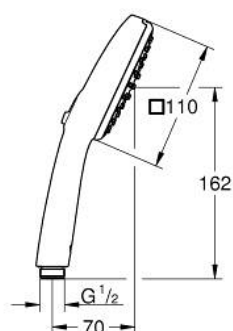

## 26 130 243 4 TEMPESTA CUBE 110 HAND SHOWER 2 SPRAYS

### PRODUCT DESCRIPTION

- Colour: Matte Black
- spray patterns: Rain, Jet
- GROHE SmartSwitch - easily rotate the dial to enjoy your preferred spray option
- GROHE DreamSpray - perfect spray pattern
- GROHE SpeedClean - effortless limescale removal
- Inner WaterGuide - inner insulation for surface protection
- ShockProof silicone ring prevents damages caused by shower falling
- universal mounting system, fitting all standard shower hoses
- for low pressure
- recommended pressure 0.1 - 2.0 bar
- professional edition

## 26 130 243 4 TEMPESTA CUBE 110 HAND SHOWER 2 SPRAYS

**SPARE PARTS**, februar 2023 – now

1: Dirt strainer (Spare part-nr. 0700200M)