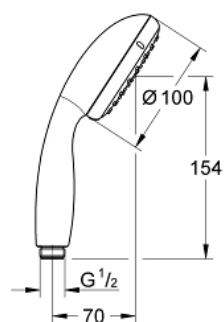

26 161 001 TEMPESTA 100 HAND SHOWER 2 SPRAYS

PRODUCT DESCRIPTION

- Colour: chrome
- spray patterns: Rain, Jet
- 9.5 l/min flow limiter
- GROHE DreamSpray - perfect spray pattern
- GROHE LongLife finish
- GROHE SpeedClean - effortless limescale removal
- Inner WaterGuide - inner insulation for surface protection
- ShockProof silicone ring prevents damages caused by shower falling
- universal mounting system, fitting all standard shower hoses
- suitable for instantaneous heater
- min. recommended pressure 1.0 bar

26 161 001 TEMPESTA 100 HAND SHOWER 2 SPRAYS

SPARE PARTS, marec 2017 – now

1: Dirt strainer (Spare part-nr. 0700200M)