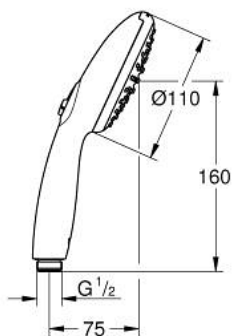

26 161 003 TEMPESTA 110 HAND SHOWER 2 SPRAYS

PRODUCT DESCRIPTION

- Colour: chrome
- spray patterns: Rain, Jet
- maximum flow rate (at 3 bar): 7.4 l/min
- GROHE EcoJoy - Less water, perfect flow
- GROHE SmartSwitch - easily rotate the dial to enjoy your preferred spray option
- GROHE DreamSpray - perfect spray pattern
- GROHE LongLife finish
- GROHE SpeedClean - effortless limescale removal
- Inner WaterGuide - inner insulation for surface protection
- ShockProof silicone ring prevents damages caused by shower falling
- universal mounting system, fitting all standard shower hoses
- min. recommended pressure 1.0 bar
- suitable for instantaneous heater
- professional edition

26 161 003 TEMPESTA 110 HAND SHOWER 2 SPRAYS

SPARE PARTS, april 2020 – now

1: Dirt strainer (Spare part-nr. 0700200M)