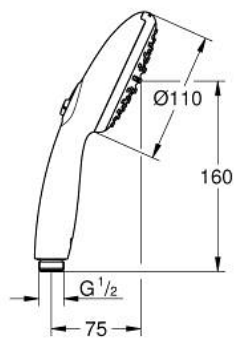

## 26 161 243 3 TEMPESTA 110 HAND SHOWER 2 SPRAYS

### PRODUCT DESCRIPTION

- Colour: Matte Black
- spray patterns: Rain, Jet
- maximum flow rate (at 3 bar): 7.4 l/min
- GROHE EcoJoy - Less water, perfect flow
- GROHE SmartSwitch - easily rotate the dial to enjoy your preferred spray option
- GROHE DreamSpray - perfect spray pattern
- GROHE SpeedClean - effortless limescale removal
- Inner WaterGuide - inner insulation for surface protection
- ShockProof silicone ring prevents damages caused by shower falling
- universal mounting system, fitting all standard shower hoses
- min. recommended pressure 1.0 bar
- suitable for instantaneous heater
- professional edition

## 26 161 243 3 TEMPESTA 110 HAND SHOWER 2 SPRAYS

**SPARE PARTS**, februar 2023 – now

1: Dirt strainer (Spare part-nr. 0700200M)