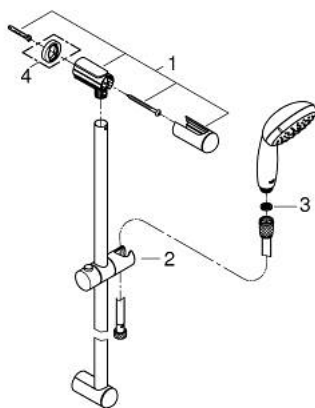

## 26 162 001 TEMPESTA 100 SHOWER RAIL SET 2 SPRAYS

### PRODUCT DESCRIPTION

- Colour: chrome
- consisting of:
  - hand shower (26 161)
  - shower rail, 600 mm (27 523)
  - shower hose Relaxaflex 1750 mm 1/2" x 1/2" (28 154)
  - 9.5 l/min flow limiter
  - GROHE DreamSpray - perfect spray pattern
  - GROHE LongLife finish
  - GROHE SpeedClean - effortless limescale removal
  - ShockProof silicone ring prevents damages caused by shower falling
  - Inner WaterGuide - inner insulation for surface protection
  - suitable for instantaneous heater
  - min. recommended pressure 1.0 bar

### SPARE PARTS, marec 2017 – now

- 1: Shower rail holder (Spare part-nr. 48098000)
- 2: Glide element (Spare part-nr. 48099000)
- 3: Dirt strainer (Spare part-nr. 0700200M)
- 4: Compensation disc (Spare part-nr. 48051000)\*