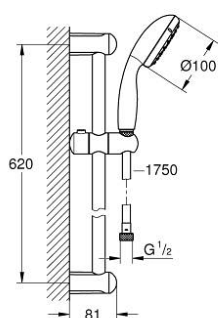

## 26 162 001 TEMPESTA 100 SHOWER RAIL SET 2 SPRAYS

### PRODUCT DESCRIPTION

- Colour: chrome
- consisting of:
  - hand shower (26 161)
  - shower rail, 600 mm (27 523)
  - shower hose Relaxaflex 1750 mm 1/2" x 1/2" (28 154)
  - 9.5 l/min flow limiter
  - GROHE DreamSpray - perfect spray pattern
  - GROHE LongLife finish
  - GROHE SpeedClean - effortless limescale removal
  - ShockProof silicone ring prevents damages caused by shower falling
  - Inner WaterGuide - inner insulation for surface protection
  - suitable for instantaneous heater
  - min. recommended pressure 1.0 bar

### SPARE PARTS, marec 2017 – now

- 1: Shower rail holder (Spare part-nr. 48098000)
- 2: Glide element (Spare part-nr. 48099000)
- 3: Dirt strainer (Spare part-nr. 0700200M)
- 4: Compensation disc (Spare part-nr. 48051000)\*