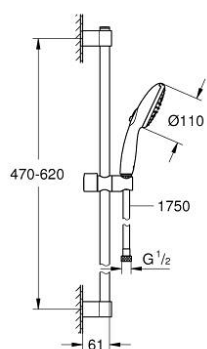

## 26 162 003 TEMPESTA 110 SHOWER RAIL SET 2 SPRAYS (RAIN, JET)

### PRODUCT DESCRIPTION

- Colour: chrome
- consisting of:
  - hand shower Tempesta 110 (26 161)
  - maximum flow rate (at 3 bar): 7.4 l/min
  - shower rail, 600 mm (27 523)
  - shower hose Relaxaflex 1750 mm 1/2" x 1/2" (28 154)
  - GROHE EcoJoy - Less water, perfect flow
  - GROHE SmartSwitch - easily rotate the dial to enjoy your preferred spray option
  - GROHE DreamSpray - perfect spray pattern
  - GROHE LongLife finish
- Flexible Installation - 1 adjustable bracket for existing drill holes
- adjustable rail holder (turn and glide shower holder)
- GROHE SpeedClean - effortless limescale removal
- Inner WaterGuide - inner insulation for surface protection
- ShockProof silicone ring prevents damages caused by shower falling
- min. recommended pressure 1.0 bar
- suitable for instantaneous heater
- professional edition

### SPARE PARTS, april 2020 – now

- 1: Shower rail holder (Spare part-nr. 48607000)
  - 2: Glide element (Spare part-nr. 48609000)
  - 3: Shower rail holder (Spare part-nr. 48608000)
  - 4: Dirt strainer (Spare part-nr. 0700200M)
  - 5: Compensation disc (Spare part-nr. 48543001)\*
- \* Optional accessories