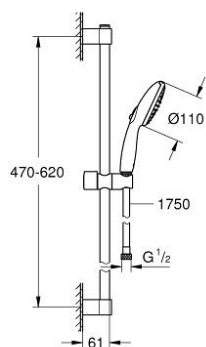

## 26 162 243 3 TEMPESTA 110 SHOWER RAIL SET 2 SPRAYS (RAIN, JET)

### PRODUCT DESCRIPTION

- Colour: Matte Black
- consisting of:
  - hand shower Tempesta 110 (26 161)
  - maximum flow rate (at 3 bar): 7.4 l/min
  - shower rail, 600 mm (27 523)
  - shower hose 1750 mm 1/2" x 1/2" (28 388)
  - GROHE EcoJoy - Less water, perfect flow
  - GROHE SmartSwitch - easily rotate the dial to enjoy your preferred spray option
  - GROHE DreamSpray - perfect spray pattern
- Flexible Installation - 1 adjustable bracket for existing drill holes
- adjustable rail holder (turn and glide shower holder)
- GROHE SpeedClean - effortless limescale removal
- Inner WaterGuide - inner insulation for surface protection
- ShockProof silicone ring prevents damages caused by shower falling
- min. recommended pressure 1.0 bar
- suitable for instantaneous heater
- professional edition

### SPARE PARTS, februar 2023 – now

- 1: Shower rail holder (Spare part-nr. 486072430)
  - 2: Glide element (Spare part-nr. 486092430)
  - 3: Shower rail holder (Spare part-nr. 486082430)
  - 4: Dirt strainer (Spare part-nr. 0700200M)
  - 5: Compensation disc (Spare part-nr. 48543001)\*
- \* Optional accessories