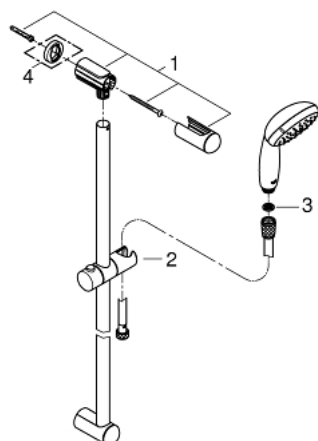

26 163 001 TEMPESTA 100 SHOWER RAIL SET 2 SPRAYS

PRODUCT DESCRIPTION

- Colour: chrome
- consisting of:
 - hand shower (26 161)
 - shower rail, 900 mm (27 524)
 - shower hose Relaxaflex 1750 mm 1/2" x 1/2" (28 154)
 - 9.5 l/min flow limiter
 - GROHE DreamSpray - perfect spray pattern
 - GROHE LongLife finish
 - GROHE SpeedClean - effortless limescale removal
 - Inner WaterGuide - inner insulation for surface protection
 - ShockProof silicone ring prevents damages caused by shower falling
 - suitable for instantaneous heater
 - min. recommended pressure 1.0 bar

26 163 001 TEMPESTA 100 SHOWER RAIL SET 2 SPRAYS

SPARE PARTS, marec 2017 – now

- 1: Shower rail holder (Spare part-nr. 48098000)
- 2: Glide element (Spare part-nr. 48099000)
- 3: Dirt strainer (Spare part-nr. 0700200M)
- 4: Compensation disc (Spare part-nr. 48051000)*