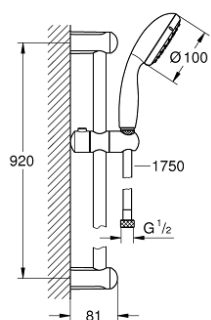

26 163 001 TEMPESTA 100 SHOWER RAIL SET 2 SPRAYS

PRODUCT DESCRIPTION

- Colour: chrome
- consisting of:
 - hand shower (26 161)
 - shower rail, 900 mm (27 524)
 - shower hose Relaxaflex 1750 mm 1/2" x 1/2" (28 154)
 - 9.5 l/min flow limiter
 - GROHE DreamSpray - perfect spray pattern
 - GROHE LongLife finish
 - GROHE SpeedClean - effortless limescale removal
 - Inner WaterGuide - inner insulation for surface protection
 - ShockProof silicone ring prevents damages caused by shower falling
 - suitable for instantaneous heater
 - min. recommended pressure 1.0 bar

26 163 001 TEMPESTA 100 SHOWER RAIL SET 2 SPRAYS

SPARE PARTS, marec 2017 – now

- 1: Shower rail holder (Spare part-nr. 48098000)
- 2: Glide element (Spare part-nr. 48099000)
- 3: Dirt strainer (Spare part-nr. 0700200M)
- 4: Compensation disc (Spare part-nr. 48051000)*