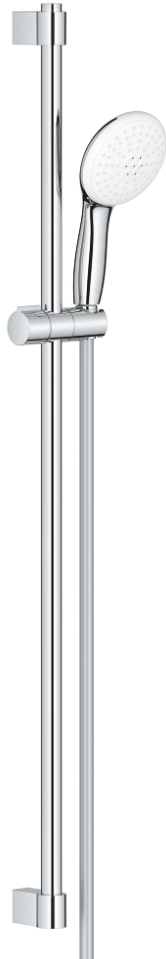

26 163 003 TEMPESTA 110 SHOWER RAIL SET 2 SPRAYS (RAIN, JET)

PRODUCT DESCRIPTION

- Colour: chrome
- consisting of:
 - hand shower Tempesta 110 (26 161)
 - maximum flow rate (at 3 bar): 7.4 l/min
 - shower rail, 900 mm (27 524)
 - shower hose Relaxaflex 1750 mm 1/2" x 1/2" (28 154)
 - GROHE EcoJoy - Less water, perfect flow
 - GROHE SmartSwitch - easily rotate the dial to enjoy your preferred spray option
 - GROHE DreamSpray - perfect spray pattern
 - GROHE LongLife finish
- Flexible Installation - 1 adjustable bracket for existing drill holes
- adjustable rail holder (turn and glide shower holder)
- GROHE SpeedClean - effortless limescale removal
- Inner WaterGuide - inner insulation for surface protection
- ShockProof silicone ring prevents damages caused by shower falling
- min. recommended pressure 1.0 bar
- suitable for instantaneous heater
- professional edition

26 163 003 TEMPESTA 110 SHOWER RAIL SET 2 SPRAYS (RAIN, JET)

SPARE PARTS, november 2021 – now

- 1: Shower rail holder (Spare part-nr. 48607000)
 - 2: Glide element (Spare part-nr. 48609000)
 - 3: Shower rail holder (Spare part-nr. 48608000)
 - 4: Dirt strainer (Spare part-nr. 0700200M)
 - 5: Compensation disc (Spare part-nr. 48543001)*
- * Optional accessories