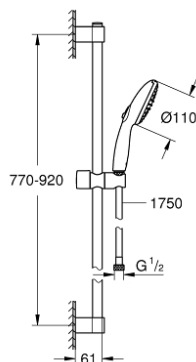

26 163 003 TEMPESTA 110 SHOWER RAIL SET 2 SPRAYS (RAIN, JET)

PRODUCT DESCRIPTION

- Colour: chrome
- consisting of:
 - hand shower Tempesta 110 (26 161)
 - maximum flow rate (at 3 bar): 7.4 l/min
 - shower rail, 900 mm (27 524)
 - shower hose Relaxaflex 1750 mm 1/2" x 1/2" (28 154)
 - GROHE EcoJoy - Less water, perfect flow
 - GROHE SmartSwitch - easily rotate the dial to enjoy your preferred spray option
 - GROHE DreamSpray - perfect spray pattern
 - GROHE LongLife finish
- Flexible Installation - 1 adjustable bracket for existing drill holes
- adjustable rail holder (turn and glide shower holder)
- GROHE SpeedClean - effortless limescale removal
- Inner WaterGuide - inner insulation for surface protection
- ShockProof silicone ring prevents damages caused by shower falling
- min. recommended pressure 1.0 bar
- suitable for instantaneous heater
- professional edition

26 163 003 TEMPESTA 110 SHOWER RAIL SET 2 SPRAYS (RAIN, JET)

SPARE PARTS, november 2021 – now

- 1: Shower rail holder (Spare part-nr. 48607000)
 - 2: Glide element (Spare part-nr. 48609000)
 - 3: Shower rail holder (Spare part-nr. 48608000)
 - 4: Dirt strainer (Spare part-nr. 0700200M)
 - 5: Compensation disc (Spare part-nr. 48543001)*
- * Optional accessories