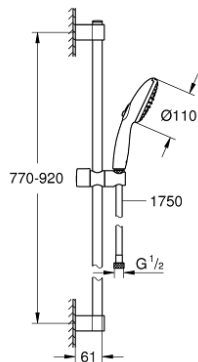

26 163 243 3 TEMPESTA 110 SHOWER RAIL SET 2 SPRAYS (RAIN, JET)

PRODUCT DESCRIPTION

- Colour: Matte Black
- consisting of:
 - hand shower Tempesta 110 (26 161)
 - maximum flow rate (at 3 bar): 7.4 l/min
 - shower rail, 900 mm (27 524)
 - shower hose 1750 mm 1/2" x 1/2" (28 388)
 - GROHE EcoJoy - Less water, perfect flow
 - GROHE SmartSwitch - easily rotate the dial to enjoy your preferred spray option
 - GROHE DreamSpray - perfect spray pattern
- Flexible Installation - 1 adjustable bracket for existing drill holes
- adjustable rail holder (turn and glide shower holder)
- GROHE SpeedClean - effortless limescale removal
- Inner WaterGuide - inner insulation for surface protection
- ShockProof silicone ring prevents damages caused by shower falling
- min. recommended pressure 1.0 bar
- suitable for instantaneous heater
- professional edition

26 163 243 3 TEMPESTA 110 SHOWER RAIL SET 2 SPRAYS (RAIN, JET)

SPARE PARTS, februar 2023 – now

- 1: Shower rail holder (Spare part-nr. 486072430)
 - 2: Glide element (Spare part-nr. 486092430)
 - 3: Shower rail holder (Spare part-nr. 486082430)
 - 4: Dirt strainer (Spare part-nr. 0700200M)
 - 5: Compensation disc (Spare part-nr. 48543001)*
- * Optional accessories