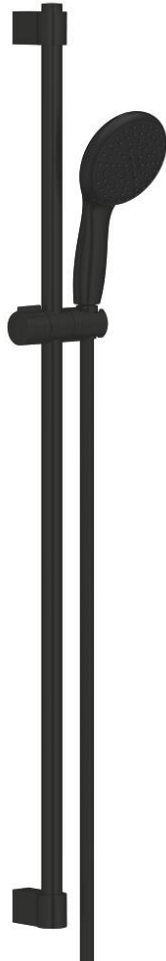

26 163 243 3 TEMPESTA 110 SHOWER RAIL SET 2 SPRAYS (RAIN, JET)

PRODUCT DESCRIPTION

- Colour: Matte Black
- consisting of:
 - hand shower Tempesta 110 (26 161)
 - maximum flow rate (at 3 bar): 7.4 l/min
 - shower rail, 900 mm (27 524)
 - shower hose 1750 mm 1/2" x 1/2" (28 388)
 - GROHE EcoJoy - Less water, perfect flow
 - GROHE SmartSwitch - easily rotate the dial to enjoy your preferred spray option
 - GROHE DreamSpray - perfect spray pattern
- Flexible Installation - 1 adjustable bracket for existing drill holes
- adjustable rail holder (turn and glide shower holder)
- GROHE SpeedClean - effortless limescale removal
- Inner WaterGuide - inner insulation for surface protection
- ShockProof silicone ring prevents damages caused by shower falling
- min. recommended pressure 1.0 bar
- suitable for instantaneous heater
- professional edition

26 163 243 3 TEMPESTA 110 SHOWER RAIL SET 2 SPRAYS (RAIN, JET)

SPARE PARTS, februar 2023 – now

- 1: Shower rail holder (Spare part-nr. 486072430)
 - 2: Glide element (Spare part-nr. 486092430)
 - 3: Shower rail holder (Spare part-nr. 486082430)
 - 4: Dirt strainer (Spare part-nr. 0700200M)
 - 5: Compensation disc (Spare part-nr. 48543001)*
- * Optional accessories