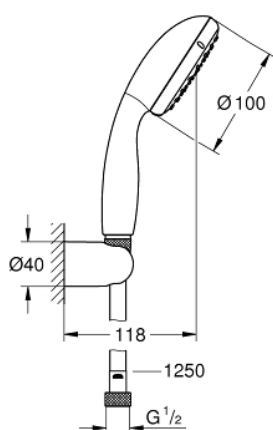

26 164 001 TEMPESTA 100 WALL HOLDER SET 2 SPRAYS

PRODUCT DESCRIPTION

- Colour: chrome
- consisting of:
 - hand shower (26 161)
 - wall shower holder (28 605)
- not adjustable
- Relaxflex hose 1250 mm 1/2" x 1/2" (28 150)
- 9.5 l/min flow limiter
- GROHE DreamSpray - perfect spray pattern
- GROHE LongLife finish
- GROHE SpeedClean - effortless limescale removal
- Inner WaterGuide - inner insulation for surface protection
- ShockProof silicone ring prevents damages caused by shower falling
- suitable for instantaneous heater
- min. recommended pressure 1.0 bar

26 164 001 TEMPESTA 100 WALL HOLDER SET 2 SPRAYS

SPARE PARTS, marec 2017 – now

1: Dirt strainer (Spare part-nr. 0700200M)