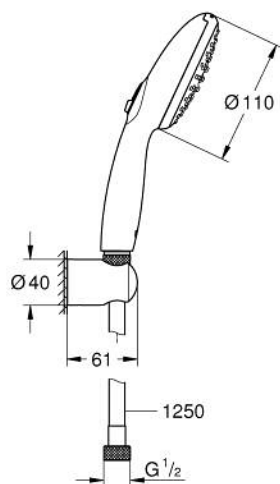

26 164 003 TEMPESTA 110 WALL HOLDER SET 2 SPRAYS (RAIN, JET)

PRODUCT DESCRIPTION

- Colour: chrome
- consisting of:
 - hand shower Tempesta 110 (26 161)
 - maximum flow rate (at 3 bar): 7.4 l/min
 - wall shower holder Tempesta, non-adjustable (28 605)
 - Relaxaflex hose 1250 mm 1/2" x 1/2" (28 150)
 - GROHE EcoJoy - Less water, perfect flow
 - GROHE SmartSwitch - easily rotate the dial to enjoy your preferred spray option
 - GROHE DreamSpray - perfect spray pattern
 - GROHE LongLife finish
 - GROHE SpeedClean - effortless limescale removal
 - Inner WaterGuide - inner insulation for surface protection
 - ShockProof silicone ring prevents damages caused by shower falling
 - min. recommended pressure 1.0 bar
 - suitable for instantaneous heater
 - professional edition

26 164 003 **TEMPESTA 110 WALL HOLDER SET 2 SPRAYS (RAIN, JET)**

SPARE PARTS, november 2021 – now

1: Dirt strainer (Spare part-nr. 0700200M)