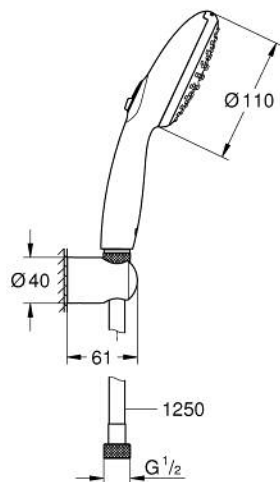

26 164 003 TEMPESTA 110 WALL HOLDER SET 2 SPRAYS (RAIN, JET)

PRODUCT DESCRIPTION

- Colour: chrome
- consisting of:
 - hand shower Tempesta 110 (26 161)
 - maximum flow rate (at 3 bar): 7.4 l/min
 - wall shower holder Tempesta, non-adjustable (28 605)
 - Relaxaflex hose 1250 mm 1/2" x 1/2" (28 150)
- GROHE SmartSwitch - easily rotate the dial to enjoy your preferred spray option
- GROHE DreamSpray - perfect spray pattern
- GROHE LongLife finish
- GROHE SpeedClean - effortless limescale removal
- Inner WaterGuide - inner insulation for surface protection
- ShockProof silicone ring prevents damages caused by shower falling
- min. recommended pressure 1.0 bar
- suitable for instantaneous heater
- professional edition

26 164 003 **TEMPESTA 110 WALL HOLDER SET 2 SPRAYS (RAIN, JET)**

SPARE PARTS, november 2021 – now

1: Dirt strainer (Spare part-nr. 0700200M)