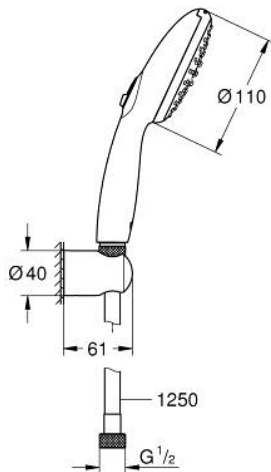

26 164 243 3 TEMPESTA 110 WALL HOLDER SET 2 SPRAYS (RAIN, JET)

PRODUCT DESCRIPTION

- Colour: Matte Black
- consisting of:
 - hand shower Tempesta 110 (26 161)
 - maximum flow rate (at 3 bar): 7.4 l/min
 - wall shower holder Tempesta, non-adjustable (28 605)
 - shower hose 1250 mm 1/2" x 1/2" (28 362 KF1)
- GROHE EcoJoy - Less water, perfect flow
- GROHE SmartSwitch - easily rotate the dial to enjoy your preferred spray option
- GROHE DreamSpray - perfect spray pattern
- GROHE SpeedClean - effortless limescale removal
- Inner WaterGuide - inner insulation for surface protection
- ShockProof silicone ring prevents damages caused by shower falling
- min. recommended pressure 1.0 bar
- suitable for instantaneous heater
- professional edition

26 164 243 3 **TEMPESTA 110 WALL HOLDER SET 2 SPRAYS (RAIN, JET)**

SPARE PARTS, februar 2023 – now

1: Dirt strainer (Spare part-nr. 0700200M)