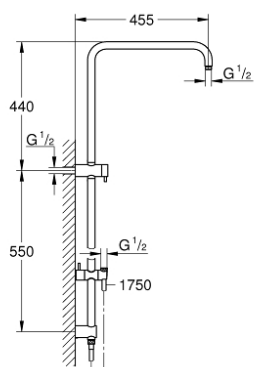

## 26 167 000 RETRO-FIT SHOWER SYSTEM WITH DIVERTER FOR WALL MOUNTING

### PRODUCT DESCRIPTION

- Colour: chrome
- consisting of:
  - horizontal swivable 455 mm shower arm
  - change between hand and head shower by diverter
  - shower hose Silverflex 1750 mm 1/2" x 1/2" (28 388)
  - gliding element
  - GROHE LongLife finish
  - TwistStop - to prevent hose from twisting
- suitable for instantaneous heaters from 18 kW/h

## 26 167 000 RETRO-FIT SHOWER SYSTEM WITH DIVERTER FOR WALL MOUNTING

**SPARE PARTS**, september 2013 – julij 2021

1: diverter set (Spare part-nr. 48245000)

2: Glide element (Spare part-nr. 48177000)