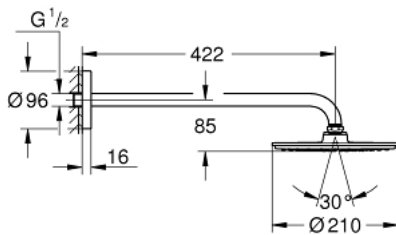

26 171 000 RAINSHOWER COSMOPOLITAN 210 HEAD SHOWER SET 422 MM, 1 SPRAY

PRODUCT DESCRIPTION

- Colour: chrome
- consisting of:
 - Rainshower Cosmopolitan 210 metal head shower, spray plate chrome (28 368 000)
 - spray pattern: Rain
 - maximum flow rate (at 3 bar): 16.5 l/min
 - Rainshower shower arm 422 mm, escutcheon chrome (26 146)
- GROHE DreamSpray - perfect spray pattern
- GROHE LongLife finish
- GROHE SpeedClean - effortless limescale removal
- suitable for instantaneous heater
- starting at 0.5 bar flow pressure

26 171 000 **RAINSHOWER COSMOPOLITAN 210 HEAD SHOWER SET 422 MM, 1 SPRAY**

SPARE PARTS, september 2013 – now

1: Spare part set (Spare part-nr. 45933000)