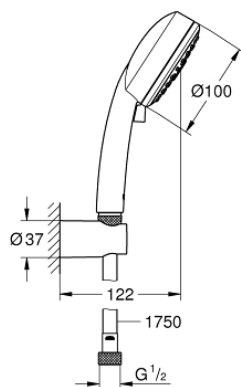

26 176 000 VITALIO COMFORT 100 WALL HOLDER SET 3 SPRAYS

PRODUCT DESCRIPTION

- Colour: chrome
- consisting of:
 - hand shower Vitalio Comfort 110, 3 sprays (26 092)
 - wall shower holder Vitalio Universal, non-adjustable (26 102)
 - shower hose VitalioFlex Trend 1750 mm 1/2" x 1/2" (28 742)
 - GROHE EcoJoy 9.5 l/min flow limiter
 - GROHE DreamSpray - perfect spray pattern
 - GROHE LongLife finish
 - GROHE SpeedClean - effortless limescale removal
 - Inner WaterGuide - inner insulation for surface protection
- suitable for screwing (including screws and dowels) or gluing (GROHE QuickGlue S1 41 246 000 sold separately)
- holding force: max. 20 kg
- the specified holding capacity is valid for static (slowly applied) load and intended use only
- suitable for instantaneous heater
- 5 color packaging

26 176 000 **VITALIO COMFORT 100 WALL HOLDER SET 3 SPRAYS**

SPARE PARTS, oktober 2013 – now

1: Dirt strainer (Spare part-nr. 0700200M)