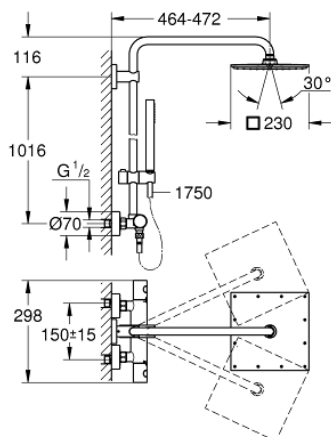

### PRODUCT DESCRIPTION

- Colour: chrome
- consisting of:
  - horizontal swivable 450 mm shower arm
  - exposed thermostat with Aquadimmer function
  - allows change between:
    - head shower 230 (27 479 000)
    - material: metal
    - spray pattern: Rain
    - maximum flow rate (at 3 bar): 11.5 l/min
  - with ball joint
  - rotation angle  $\pm 15^\circ$
- Euphoria Cube Stick hand shower (27 698)
  - maximum flow rate (at 3 bar): 12.5 l/min
  - adjustable in height with gliding element (12 140 000)
- shower hose Silverflex 1750 mm 1/2" x 1/2" (28 388)
  - maximum flow rate system (at 3 bar): 12.5 l/min
- GROHE TurboStat - compact cartridge with wax thermoelement
- GROHE SafeStop safety button at 38°C
- GROHE SafeStop Plus optional temperature limiter at 43°C included
- GROHE DreamSpray - perfect spray pattern
- GROHE LongLife finish
- GROHE SpeedClean - effortless limescale removal
- Inner WaterGuide - inner insulation for surface protection
- TwistStop - to prevent hose from twisting
- GROHE MetalGrip ergonomically shaped metal handles
- suitable for instantaneous heaters from 18 kW/h
- minimum flow rate 5 l/min
- optional upgrade: GROHE EasyReach tray (26 362), sold separately