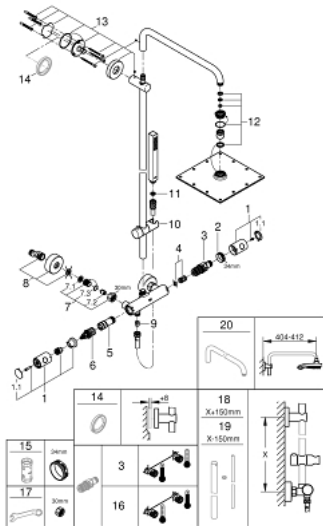

26 187 000 EUPHORIA SYSTEM 230 SHOWER SYSTEM WITH THERMOSTAT FOR WALL MOUNTING

SPARE PARTS, julij 2017 – now

1. 1: Metal handle 1/2" (Spare part-nr. 47984000)
   - 1.1: Cover cap (Spare part-nr. 6458500M)
   - 2: Fitting ring (Spare part-nr. 47743000)
   - 3: Thermostatic compact cartridge 1/2" (Spare part-nr. 47439000)
   - 4: Buffer (Spare part-nr. 47398000)
   - 5: Water flow (Spare part-nr. 47751000)
   - 6: Aquadimmer (Spare part-nr. 12433000)
   - 7: Non-return valve (Spare part-nr. 47189000)
   - 7.1: Dirt strainer (Spare part-nr. 0726400M)
   - 7.2: Non-return valve (Spare part-nr. 08565000)
   - 7.3: O-ring $\varnothing 17 \times \varnothing 2$ (Spare part-nr. 0305500M)
   - 8: S-union (Spare part-nr. 12662000)
   - 9: Non-return valve (Spare part-nr. 08565000)
   - 10: Glide element (Spare part-nr. 12140000)
   - 11: Dirt strainer (Spare part-nr. 0700200M)
   - 12: Spare part set (Spare part-nr. 48471000)
   - 13: Shower rail holder (Spare part-nr. 48279000)
   - 14: Compensation disc (Spare part-nr. 27180000)*
   - 15: Socket spanner (Spare part-nr. 19332000)*
   - 16: GROHE TurboStat cartridge 1/2" (Spare part-nr. 47175000)*
   - 17: Special spanner (Spare part-nr. 19377000)*
   - 18: Shower system pipe for retrofitting (Spare part-nr. 48053000)*
   - 19: Shower system pipe for retrofitting (Spare part-nr. 48054000)*
   - 20: Shower arm for shower systems (Spare part-nr. 14047000)*
2. Optional accessories