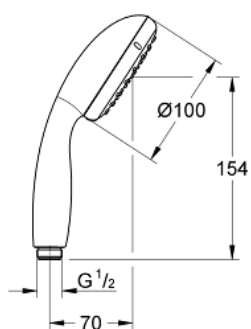

26 189 000 VITALIO GO 100 HAND SHOWER 1 SPRAY

PRODUCT DESCRIPTION

- Colour: chrome
- spray pattern: Rain
- maximum flow rate (at 3 bar): 16 l/min
- GROHE DreamSpray - perfect spray pattern
- GROHE LongLife finish
- GROHE SpeedClean - effortless limescale removal
- Inner WaterGuide - inner insulation for surface protection
- ShockProof silicone ring prevents damages caused by shower falling
- suitable for instantaneous heater
- universal mounting system, fitting all standard shower hoses
- min. recommended pressure 1.0 bar
- 5 color packaging

26 189 000 **VITALIO GO 100 HAND SHOWER 1 SPRAY**

SPARE PARTS, marec 2014 – now

1: Dirt strainer (Spare part-nr. 0700200M)