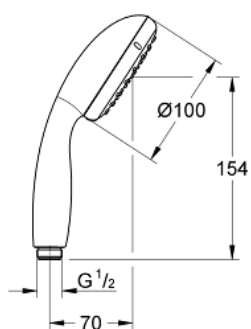

### PRODUCT DESCRIPTION

- Colour: chrome
- spray pattern: Rain
- maximum flow rate (at 3 bar): 16 l/min
- GROHE DreamSpray - perfect spray pattern
- GROHE LongLife finish
- GROHE SpeedClean - effortless limescale removal
- Inner WaterGuide - inner insulation for surface protection
- ShockProof silicone ring prevents damages caused by shower falling
- suitable for instantaneous heater
- universal mounting system, fitting all standard shower hoses
- min. recommended pressure 1.0 bar
- 5 colour packaging with product window

## 26 195 000 VITALIO GO 100 HAND SHOWER 1 SPRAY

**SPARE PARTS**, marec 2014 – now

1: Dirt strainer (Spare part-nr. 0700200M)