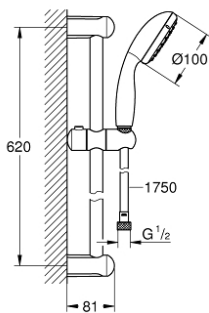

26 196 000 VITALIO GO 100 SHOWER RAIL SET 1 SPRAY

PRODUCT DESCRIPTION

- Colour: chrome
- consisting of:
 - hand shower Vitalio Go 100 (26 189)
 - maximum flow rate (at 3 bar): 16 l/min
 - shower rail 620 mm
 - shower hose VitalioFlex Trend 1750 mm 1/2" x 1/2" (28 742)
- GROHE DreamSpray - perfect spray pattern
- GROHE LongLife finish
- GROHE SpeedClean - effortless limescale removal
- Inner WaterGuide - inner insulation for surface protection
- ShockProof silicone ring prevents damages caused by shower falling
- suitable for instantaneous heater
- min. recommended pressure 1.0 bar
- suitable for screwing (including screws and dowels)
- 5 color packaging

26 196 000 **VITALIO GO 100 SHOWER RAIL SET 1 SPRAY**

SPARE PARTS, marec 2014 – now

1: Shower rail holder (Spare part-nr. 48098000)

2: Glide element (Spare part-nr. 48099000)

3: Dirt strainer (Spare part-nr. 0700200M)