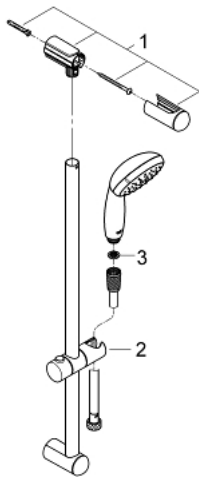

26 196 000 VITALIO GO 100 SHOWER RAIL SET 1 SPRAY

PRODUCT DESCRIPTION

- Colour: chrome
- consisting of:
 - hand shower Vitalio Go 100 (26 189)
 - maximum flow rate (at 3 bar): 16 l/min
 - shower rail 620 mm
 - shower hose VitalioFlex Trend 1750 mm 1/2" x 1/2" (28 742)
- GROHE DreamSpray - perfect spray pattern
- GROHE LongLife finish
- GROHE SpeedClean - effortless limescale removal
- Inner WaterGuide - inner insulation for surface protection
- ShockProof silicone ring prevents damages caused by shower falling
- suitable for instantaneous heater
- min. recommended pressure 1.0 bar
- suitable for screwing (including screws and dowels)
- 5 color packaging

26 196 000 **VITALIO GO 100 SHOWER RAIL SET 1 SPRAY**

SPARE PARTS, marec 2014 – now

1: Shower rail holder (Spare part-nr. 48098000)

2: Glide element (Spare part-nr. 48099000)

3: Dirt strainer (Spare part-nr. 0700200M)