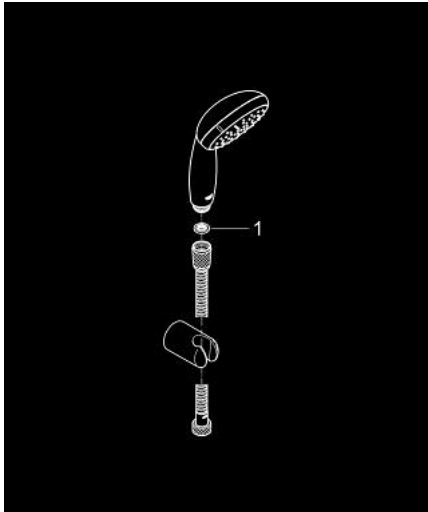

26 198 000 VITALIO GO 100 WALL HOLDER SET 1 SPRAY

PRODUCT DESCRIPTION

- Colour: chrome
- consisting of:
 - hand shower Vitalio Go 100 (26 189)
 - maximum flow rate (at 3 bar): 16 l/min
 - wall shower holder Vitalio Universal, non-adjustable (27 958)
 - shower hose VitalioFlex Trend 1750 mm 1/2" x 1/2" (28 742)
- GROHE DreamSpray - perfect spray pattern
- GROHE LongLife finish
- GROHE SpeedClean - effortless limescale removal
- Inner WaterGuide - inner insulation for surface protection
- ShockProof silicone ring prevents damages caused by shower falling
- suitable for screwing (including screws and dowels)
- suitable for instantaneous heater
- min. recommended pressure 1.0 bar
- 5 color packaging

26 198 000 **VITALIO GO 100 WALL HOLDER SET 1 SPRAY**

SPARE PARTS, marec 2014 – now

1: Dirt strainer (Spare part-nr. 0700200M)