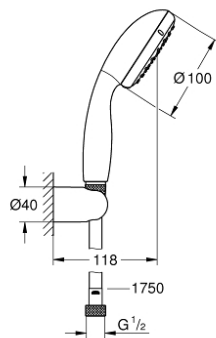

26 198 000 VITALIO GO 100 WALL HOLDER SET 1 SPRAY

PRODUCT DESCRIPTION

- Colour: chrome
- consisting of:
 - hand shower Vitalio Go 100 (26 189)
 - maximum flow rate (at 3 bar): 16 l/min
 - wall shower holder Vitalio Universal, non-adjustable (27 958)
 - shower hose VitalioFlex Trend 1750 mm 1/2" x 1/2" (28 742)
- GROHE DreamSpray - perfect spray pattern
- GROHE LongLife finish
- GROHE SpeedClean - effortless limescale removal
- Inner WaterGuide - inner insulation for surface protection
- ShockProof silicone ring prevents damages caused by shower falling
- suitable for screwing (including screws and dowels)
- suitable for instantaneous heater
- min. recommended pressure 1.0 bar
- 5 color packaging

26 198 000 **VITALIO GO 100 WALL HOLDER SET 1 SPRAY**

SPARE PARTS, marec 2014 – now

1: Dirt strainer (Spare part-nr. 0700200M)