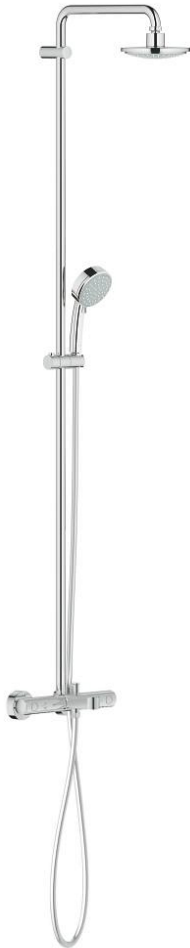

26 223 000 TEMPESTA COSMOPOLITAN 160 SHOWER SYSTEM WITH BATH THERMOSTAT FOR WALL MOUNTING

PRODUCT DESCRIPTION

- Colour: chrome
- consisting of:
 - horizontal swivable 390 mm shower arm
 - exposed thermostat Grohtherm 1000 Cosmopolitan with Aquadimmer function
- allows change between:
 - head shower Euphoria Cosmopolitan 160 (28 232 000)
 - spray pattern: Rain
- with ball joint
- rotation angle $\pm 15^\circ$
- bath inlet
- separate diverter for hand shower
- hand shower Tempesta Cosmopolitan 100 (27 571)
- 2 spray patterns: Rain, Jet
- adjustable in height with gliding element
- shower hose Silverflex 1750 mm 1/2" x 1/2" (28 388)
- GROHE TurboStat - compact cartridge with wax thermoelement
- GROHE DreamSpray - perfect spray pattern
- GROHE LongLife finish
- GROHE SpeedClean - effortless limescale removal
- Inner WaterGuide - inner insulation for surface protection
- TwistStop - to prevent hose from twisting
- suitable for instantaneous heaters from 18 kW/h
- minimum flow rate 7 l/min