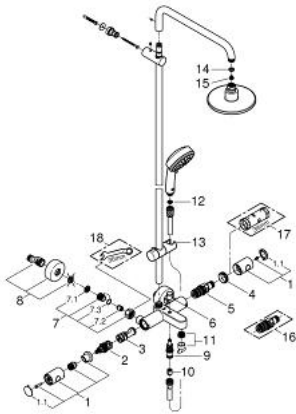

26 223 000 TEMPESTA COSMOPOLITAN 160 SHOWER SYSTEM WITH BATH THERMOSTAT FOR WALL MOUNTING

SPARE PARTS, april 2014 – now

- 1: Handle (Spare part-nr. 47718000)
- 1.1: Cover cap (Spare part-nr. 6458500M)
- 2: Aquadimmer (Spare part-nr. 47364000)
- 3: Water flow (Spare part-nr. 47887000)
- 4: Fitting ring (Spare part-nr. 47743000)
- 5: Thermostatic compact cartridge 1/2" (Spare part-nr. 47439000)
- 6: Diverter knob (Spare part-nr. 65648000)
- 7: Non-return valve (Spare part-nr. 47189000)
- 7.1: Dirt strainer (Spare part-nr. 0726400M)
- 7.2: Non-return valve (Spare part-nr. 08565000)
- 7.3: O-ring $\varnothing 17 \times \varnothing 2$ (Spare part-nr. 0305500M)
- 8: S-union (Spare part-nr. 12662000)
- 9: Diverter (Spare part-nr. 65655000)
- 10: Non-return valve (Spare part-nr. 08565000)
- 11: Mousseur (Spare part-nr. 13926000)
- 12: Dirt strainer (Spare part-nr. 0700200M)
- 13: Glide element (Spare part-nr. 12140000)
- 14: Fibre seal $\varnothing 18,5 \times \varnothing 12 \times 2$ (Spare part-nr. 0138900M)
- 15: Dirt strainer (Spare part-nr. 0676800M)
- 16: GROHE TurboStat cartridge 1/2" (Spare part-nr. 47175000)*
- 17: Socket spanner (Spare part-nr. 19332000)*
- 18: Special spanner (Spare part-nr. 19377000)*

* Optional accessories