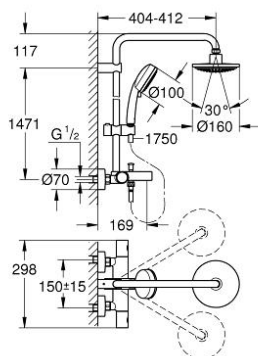

26 223 000 TEMPESTA COSMOPOLITAN 160 SHOWER SYSTEM WITH BATH THERMOSTAT FOR WALL MOUNTING

SPARE PARTS, april 2014 – now

- 1: Handle (Spare part-nr. 47718000)
- 1.1: Cover cap (Spare part-nr. 6458500M)
- 2: Aquadimmer (Spare part-nr. 47364000)
- 3: Water flow (Spare part-nr. 47887000)
- 4: Fitting ring (Spare part-nr. 47743000)
- 5: Thermostatic compact cartridge 1/2" (Spare part-nr. 47439000)
- 6: Diverter knob (Spare part-nr. 65648000)
- 7: Non-return valve (Spare part-nr. 47189000)
- 7.1: Dirt strainer (Spare part-nr. 0726400M)
- 7.2: Non-return valve (Spare part-nr. 08565000)
- 7.3: O-ring $\varnothing 17 \times \varnothing 2$ (Spare part-nr. 0305500M)
- 8: S-union (Spare part-nr. 12662000)
- 9: Diverter (Spare part-nr. 65655000)
- 10: Non-return valve (Spare part-nr. 08565000)
- 11: Mousseur (Spare part-nr. 13926000)
- 12: Dirt strainer (Spare part-nr. 0700200M)
- 13: Glide element (Spare part-nr. 12140000)
- 14: Fibre seal $\varnothing 18,5 \times \varnothing 12 \times 2$ (Spare part-nr. 0138900M)
- 15: Dirt strainer (Spare part-nr. 0676800M)
- 16: GROHE TurboStat cartridge 1/2" (Spare part-nr. 47175000)*
- 17: Socket spanner (Spare part-nr. 19332000)*
- 18: Special spanner (Spare part-nr. 19377000)*