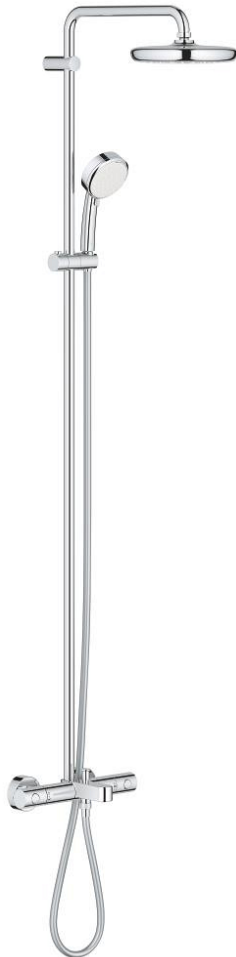

26 223 001 TEMPESTA COSMOPOLITAN SYSTEM 210 SHOWER SYSTEM WITH BATH THERMOSTAT FOR WALL MOUNTING

PRODUCT DESCRIPTION

- Colour: chrome
- consisting of:
 - horizontal swivable 390 mm shower arm
 - exposed thermostat Grohtherm 1000 Cosmopolitan with Aquadimmer function
- allows change between:
 - head shower Tempesta 210 (26 408)
 - spray pattern: Rain
- with ball joint
- rotation angle $\pm 15^\circ$
- bath inlet
- separate diverter for hand shower
- hand shower Tempesta Cosmopolitan 100 (27 571)
- 2 spray patterns: Rain, Jet
- adjustable in height with gliding element
- Rotaflex TwistStop shower hose 1750 mm 1/2" x 1/2" (28 410)
- GROHE TurboStat - compact cartridge with wax thermoelement
- GROHE SafeStop safety button at 38°C
- GROHE SafeStop Plus optional temperature limiter at 43°C included
- GROHE DreamSpray - perfect spray pattern
- GROHE LongLife finish
- GROHE SpeedClean - effortless limescale removal
- Inner WaterGuide - inner insulation for surface protection
- TwistStop - to prevent hose from twisting
- suitable for instantaneous heaters from 18 kW/h
- minimum flow rate 7 l/min