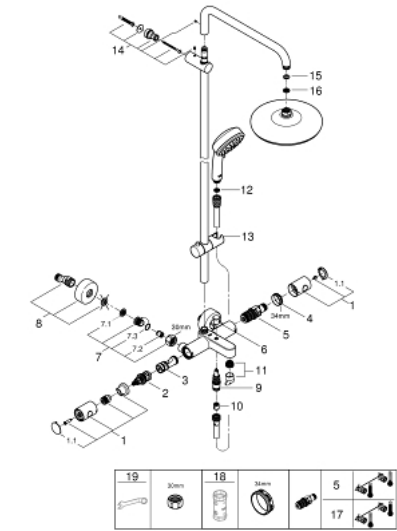

26 223 001 TEMPESTA COSMOPOLITAN SYSTEM 210 SHOWER SYSTEM WITH BATH THERMOSTAT FOR WALL MOUNTING

SPARE PARTS, april 2018 – now

- 1: Metal handle 1/2" (Spare part-nr. 47984000)
- 1.1: Cover cap (Spare part-nr. 6458500M)
- 2: Aquadimmer (Spare part-nr. 47364000)
- 3: Water flow (Spare part-nr. 47887000)
- 4: Fitting ring (Spare part-nr. 47743000)
- 5: Thermostatic compact cartridge 1/2" (Spare part-nr. 47439000)
- 6: Diverter knob (Spare part-nr. 65648000)
- 7: Non-return valve (Spare part-nr. 47189000)
- 7.1: Dirt strainer (Spare part-nr. 0726400M)
- 7.2: Non-return valve (Spare part-nr. 08565000)
- 7.3: O-ring $\varnothing 17 \times \varnothing 2$ (Spare part-nr. 0305500M)
- 8: S-union (Spare part-nr. 12662000)
- 9: Diverter (Spare part-nr. 65655000)
- 10: Non-return valve (Spare part-nr. 08565000)
- 11: Mousseur (Spare part-nr. 13926000)
- 12: Dirt strainer (Spare part-nr. 0700200M)
- 13: Glide element (Spare part-nr. 12140000)
- 14: Shower rail holder (Spare part-nr. 48423000)
- 15: Fibre seal $\varnothing 18,5 \times \varnothing 12 \times 2$ (Spare part-nr. 0138900M)
- 16: Dirt strainer (Spare part-nr. 48007000)
- 17: GROHE TurboStat cartridge 1/2" (Spare part-nr. 47175000)*
- 18: Socket spanner (Spare part-nr. 19332000)*
- 19: Special spanner (Spare part-nr. 19377000)*