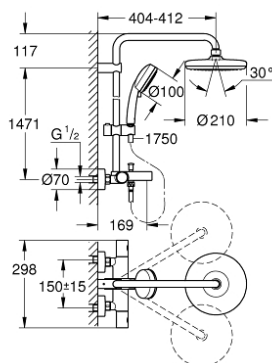

26 223 001 TEMPESTA COSMOPOLITAN SYSTEM 210 SHOWER SYSTEM WITH BATH THERMOSTAT FOR WALL MOUNTING

SPARE PARTS, april 2018 – now

- 1: Metal handle 1/2" (Spare part-nr. 47984000)
- 1.1: Cover cap (Spare part-nr. 6458500M)
- 2: Aquadimmer (Spare part-nr. 47364000)
- 3: Water flow (Spare part-nr. 47887000)
- 4: Fitting ring (Spare part-nr. 47743000)
- 5: Thermostatic compact cartridge 1/2" (Spare part-nr. 47439000)
- 6: Diverter knob (Spare part-nr. 65648000)
- 7: Non-return valve (Spare part-nr. 47189000)
- 7.1: Dirt strainer (Spare part-nr. 0726400M)
- 7.2: Non-return valve (Spare part-nr. 08565000)
- 7.3: O-ring $\varnothing 17 \times \varnothing 2$ (Spare part-nr. 0305500M)
- 8: S-union (Spare part-nr. 12662000)
- 9: Diverter (Spare part-nr. 65655000)
- 10: Non-return valve (Spare part-nr. 08565000)
- 11: Mousseur (Spare part-nr. 13926000)
- 12: Dirt strainer (Spare part-nr. 0700200M)
- 13: Glide element (Spare part-nr. 12140000)
- 14: Shower rail holder (Spare part-nr. 48423000)
- 15: Fibre seal $\varnothing 18,5 \times \varnothing 12 \times 2$ (Spare part-nr. 0138900M)
- 16: Dirt strainer (Spare part-nr. 48007000)
- 17: GROHE TurboStat cartridge 1/2" (Spare part-nr. 47175000)*
- 18: Socket spanner (Spare part-nr. 19332000)*
- 19: Special spanner (Spare part-nr. 19377000)*