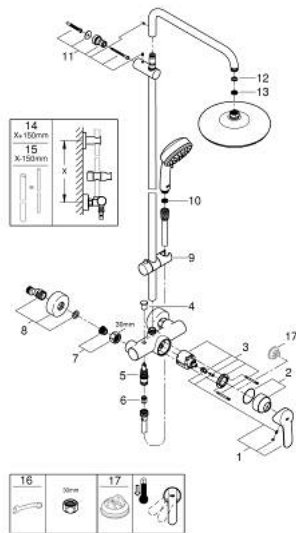

## 26 224 001 TEMPESTA COSMOPOLITAN SYSTEM 210 SHOWER SYSTEM WITH SINGLE LEVER MIXER FOR WALL MOUNTING

### PRODUCT DESCRIPTION

- Colour: chrome
- consisting of:
  - horizontal swivable 390 mm shower arm
  - exposed single-lever shower mixer with diverter
  - allows change between:
    - head shower Tempesta 210 (26 408)
    - spray pattern: Rain
  - with ball joint
  - rotation angle  $\pm 15^\circ$
  - hand shower Tempesta Cosmopolitan 100 (27 571)
  - 2 spray patterns: Rain, Jet
  - adjustable in height with gliding element
  - Rotaflex TwistStop shower hose 1750 mm 1/2" x 1/2" (28 410)
  - GROHE SilkMove 46 mm ceramic cartridge
  - GROHE DreamSpray - perfect spray pattern
  - GROHE LongLife finish
  - GROHE SpeedClean - effortless limescale removal
  - Inner WaterGuide - inner insulation for surface protection
  - TwistStop - to prevent hose from twisting
  - suitable for instantaneous heaters from 18 kW/h
  - minimum flow rate 7 l/min

### SPARE PARTS, april 2018 – now

- 1: Lever (Spare part-nr. 46726000)
- 2: Cap (Spare part-nr. 46025000)
- 3: Cartridge (Spare part-nr. 46048000)
- 4: Diverter knob (Spare part-nr. 65648000)
- 5: Diverter (Spare part-nr. 65655000)
- 6: Non-return valve (Spare part-nr. 08565000)
- 7: Screw connection 1/2" (Spare part-nr. 45044000)
- 8: S-union (Spare part-nr. 12662000)
- 9: Glide element (Spare part-nr. 12140000)
- 10: Dirt strainer (Spare part-nr. 0700200M)
- 11: Shower rail holder (Spare part-nr. 48423000)
- 12: Fibre seal  $\varnothing 18,5 \times \varnothing 12 \times 2$  (Spare part-nr. 0138900M)
- 13: Dirt strainer (Spare part-nr. 48007000)
- 14: Shower system pipe for retrofitting (Spare part-nr. 48053000)\*
- 15: Shower system pipe for retrofitting (Spare part-nr. 48054000)\*
- 16: Special spanner (Spare part-nr. 19377000)\*
- 17: Temperature limiter (Spare part-nr. 46375000)\*