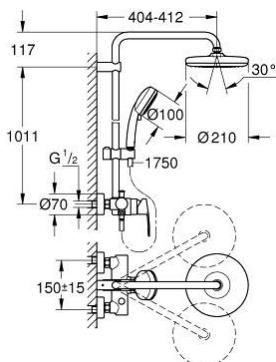

## 26 224 001 TEMPESTA COSMOPOLITAN SYSTEM 210 SHOWER SYSTEM WITH SINGLE LEVER MIXER FOR WALL MOUNTING

### PRODUCT DESCRIPTION

- Colour: chrome
- consisting of:
  - horizontal swivable 390 mm shower arm
  - exposed single-lever shower mixer with diverter
  - allows change between:
    - head shower Tempesta 210 (26 408)
    - spray pattern: Rain
  - with ball joint
  - rotation angle  $\pm 15^\circ$
  - hand shower Tempesta Cosmopolitan 100 (27 571)
  - 2 spray patterns: Rain, Jet
  - adjustable in height with gliding element
  - Rotaflex TwistStop shower hose 1750 mm 1/2" x 1/2" (28 410)
  - GROHE SilkMove 46 mm ceramic cartridge
  - GROHE DreamSpray - perfect spray pattern
  - GROHE LongLife finish
  - GROHE SpeedClean - effortless limescale removal
  - Inner WaterGuide - inner insulation for surface protection
  - TwistStop - to prevent hose from twisting
  - suitable for instantaneous heaters from 18 kW/h
  - minimum flow rate 7 l/min

### SPARE PARTS, april 2018 – now

- 1: Lever (Spare part-nr. 46726000)
- 2: Cap (Spare part-nr. 46025000)
- 3: Cartridge (Spare part-nr. 46048000)
- 4: Diverter knob (Spare part-nr. 65648000)
- 5: Diverter (Spare part-nr. 65655000)
- 6: Non-return valve (Spare part-nr. 08565000)
- 7: Screw connection 1/2" (Spare part-nr. 45044000)
- 8: S-union (Spare part-nr. 12662000)
- 9: Glide element (Spare part-nr. 12140000)
- 10: Dirt strainer (Spare part-nr. 0700200M)
- 11: Shower rail holder (Spare part-nr. 48423000)
- 12: Fibre seal  $\varnothing 18,5 \times \varnothing 12 \times 2$  (Spare part-nr. 0138900M)
- 13: Dirt strainer (Spare part-nr. 48007000)
- 14: Shower system pipe for retrofitting (Spare part-nr. 48053000)\*
- 15: Shower system pipe for retrofitting (Spare part-nr. 48054000)\*
- 16: Special spanner (Spare part-nr. 19377000)\*
- 17: Temperature limiter (Spare part-nr. 46375000)\*