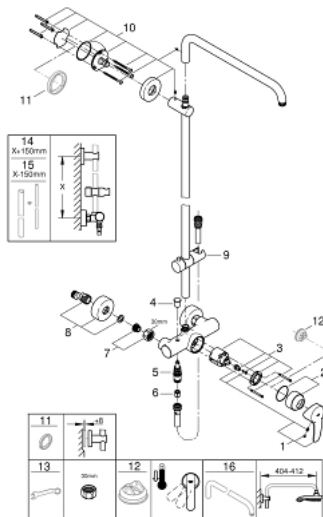

26 240 000 EUPHORIA SYSTEM SHOWER SYSTEM WITH SINGLE LEVER MIXER FOR WALL MOUNTING

PRODUCT DESCRIPTION

- Colour: chrome
- consisting of:
 - horizontal swivable 450 mm shower arm
 - exposed single-lever shower mixer with diverter
 - gliding element
 - shower hose Silverflex 1750 mm 1/2" x 1/2" (28 388)
 - GROHE SilkMove 46 mm ceramic cartridge
 - GROHE LongLife finish
 - Inner WaterGuide - inner insulation for surface protection
 - TwistStop - to prevent hose from twisting
 - minimum flow rate 7 l/min
 - suitable for instantaneous heaters from 18 kW/h
 - min. recommended pressure 1.0 bar

26 240 000 EUPHORIA SYSTEM SHOWER SYSTEM WITH SINGLE LEVER MIXER FOR WALL MOUNTING

SPARE PARTS, julij 2017 – now

- 1: Lever (Spare part-nr. 46577000)
 - 2: Cap (Spare part-nr. 46025000)
 - 3: Cartridge (Spare part-nr. 46048000)
 - 4: Diverter knob (Spare part-nr. 65648000)
 - 5: Diverter (Spare part-nr. 65655000)
 - 6: Non-return valve (Spare part-nr. 08565000)
 - 7: Screw connection 1/2" (Spare part-nr. 45044000)
 - 8: S-union (Spare part-nr. 12662000)
 - 9: Glide element (Spare part-nr. 12140000)
 - 10: Shower rail holder (Spare part-nr. 48279000)
 - 11: Compensation disc (Spare part-nr. 27180000)*
 - 12: Temperature limiter (Spare part-nr. 46375000)*
 - 13: Special spanner (Spare part-nr. 19377000)*
 - 14: Shower system pipe for retrofitting (Spare part-nr. 48053000)*
 - 15: Shower system pipe for retrofitting (Spare part-nr. 48054000)*
 - 16: Shower arm for shower systems (Spare part-nr. 14047000)*
- * Optional accessories