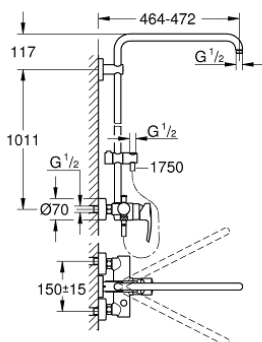

26 240 000 EUPHORIA SYSTEM SHOWER SYSTEM WITH SINGLE LEVER MIXER FOR WALL MOUNTING

PRODUCT DESCRIPTION

- Colour: chrome
- consisting of:
 - horizontal swivable 450 mm shower arm
 - exposed single-lever shower mixer with diverter
 - gliding element
 - shower hose Silverflex 1750 mm 1/2" x 1/2" (28 388)
 - GROHE SilkMove 46 mm ceramic cartridge
 - GROHE LongLife finish
 - Inner WaterGuide - inner insulation for surface protection
 - TwistStop - to prevent hose from twisting
 - minimum flow rate 7 l/min
 - suitable for instantaneous heaters from 18 kW/h
 - min. recommended pressure 1.0 bar

26 240 000 EUPHORIA SYSTEM SHOWER SYSTEM WITH SINGLE LEVER MIXER FOR WALL MOUNTING

SPARE PARTS, julij 2017 – now

- 1: Lever (Spare part-nr. 46577000)
 - 2: Cap (Spare part-nr. 46025000)
 - 3: Cartridge (Spare part-nr. 46048000)
 - 4: Diverter knob (Spare part-nr. 65648000)
 - 5: Diverter (Spare part-nr. 65655000)
 - 6: Non-return valve (Spare part-nr. 08565000)
 - 7: Screw connection 1/2" (Spare part-nr. 45044000)
 - 8: S-union (Spare part-nr. 12662000)
 - 9: Glide element (Spare part-nr. 12140000)
 - 10: Shower rail holder (Spare part-nr. 48279000)
 - 11: Compensation disc (Spare part-nr. 27180000)*
 - 12: Temperature limiter (Spare part-nr. 46375000)*
 - 13: Special spanner (Spare part-nr. 19377000)*
 - 14: Shower system pipe for retrofitting (Spare part-nr. 48053000)*
 - 15: Shower system pipe for retrofitting (Spare part-nr. 48054000)*
 - 16: Shower arm for shower systems (Spare part-nr. 14047000)*
- * Optional accessories