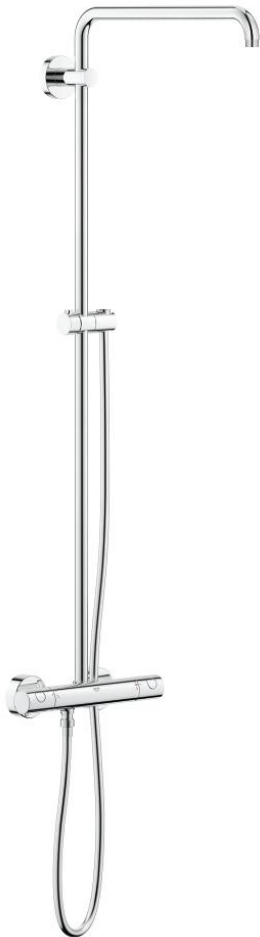

26 241 000 EUPHORIA SYSTEM SHOWER SYSTEM WITH THERMOSTAT FOR WALL MOUNTING

PRODUCT DESCRIPTION

- Colour: chrome
- consisting of:
 - horizontal swivable 450 mm shower arm
 - exposed thermostat with Aquadimmer function
 - gliding element
 - shower hose Silverflex 1750 mm 1/2" x 1/2" (28 388)
 - GROHE TurboStat - compact cartridge with wax thermoelement
 - GROHE SafeStop safety button at 38°C
 - GROHE SafeStop Plus optional temperature limiter at 43°C included
 - GROHE LongLife finish
 - Inner WaterGuide - inner insulation for surface protection
 - TwistStop - to prevent hose from twisting
 - suitable for instantaneous heaters from 18 kW/h
 - minimum flow rate 7 l/min
 - optional upgrade: GROHE EasyReach tray (26 362), sold separately