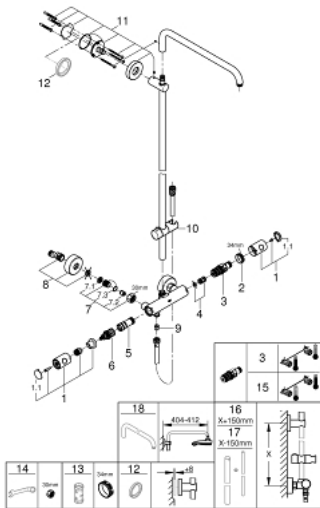

26 241 000 EUPHORIA SYSTEM SHOWER SYSTEM WITH THERMOSTAT FOR WALL MOUNTING

SPARE PARTS, julij 2017 – now

1. 1: Metal handle 1/2" (Spare part-nr. 47984000)
   - 1.1: Cover cap (Spare part-nr. 6458500M)
   - 2: Fitting ring (Spare part-nr. 47743000)
   - 3: Thermostatic compact cartridge 1/2" (Spare part-nr. 47439000)
   - 4: Buffer (Spare part-nr. 47398000)
   - 5: Water flow (Spare part-nr. 47751000)
   - 6: Aquadimmer (Spare part-nr. 12433000)
   - 7: Non-return valve (Spare part-nr. 47189000)
   - 7.1: Dirt strainer (Spare part-nr. 0726400M)
   - 7.2: Non-return valve (Spare part-nr. 08565000)
   - 7.3: O-ring $\varnothing 17 \times \varnothing 2$ (Spare part-nr. 0305500M)
   - 8: S-union (Spare part-nr. 12662000)
   - 9: Non-return valve (Spare part-nr. 08565000)
   - 10: Glide element (Spare part-nr. 12140000)
   - 11: Shower rail holder (Spare part-nr. 48279000)
   - 12: Compensation disc (Spare part-nr. 27180000)*
   - 13: Socket spanner (Spare part-nr. 19332000)*
   - 14: Special spanner (Spare part-nr. 19377000)*
   - 15: GROHE TurboStat cartridge 1/2" (Spare part-nr. 47175000)*
   - 16: Shower system pipe for retrofitting (Spare part-nr. 48053000)*
   - 17: Shower system pipe for retrofitting (Spare part-nr. 48054000)*
   - 18: Shower arm for shower systems (Spare part-nr. 14047000)*
2. Optional accessories