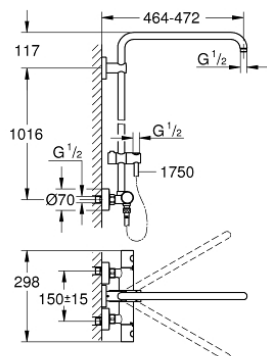

26 241 000 EUPHORIA SYSTEM SHOWER SYSTEM WITH THERMOSTAT FOR WALL MOUNTING

PRODUCT DESCRIPTION

- Colour: chrome
- consisting of:
 - horizontal swivable 450 mm shower arm
 - exposed thermostat with Aquadimmer function
 - gliding element
 - shower hose Silverflex 1750 mm 1/2" x 1/2" (28 388)
 - GROHE TurboStat - compact cartridge with wax thermoelement
 - GROHE SafeStop safety button at 38°C
 - GROHE SafeStop Plus optional temperature limiter at 43°C included
 - GROHE LongLife finish
 - Inner WaterGuide - inner insulation for surface protection
 - TwistStop - to prevent hose from twisting
 - suitable for instantaneous heaters from 18 kW/h
 - minimum flow rate 7 l/min
 - optional upgrade: GROHE EasyReach tray (26 362), sold separately