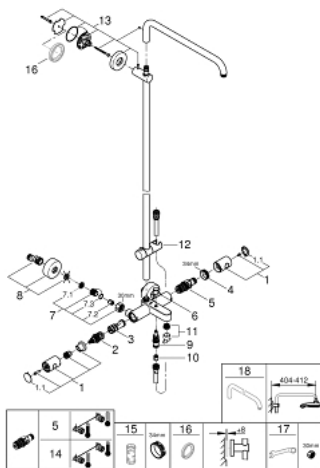

26 243 000 EUPHORIA SYSTEM SHOWER SYSTEM WITH BATH THERMOSTAT FOR WALL MOUNTING

SPARE PARTS, julij 2017 – marec 2021

1. 1: Metal handle 1/2" (Spare part-nr. 47984000)
   - 1.1: Cover cap (Spare part-nr. 6458500M)
   - 2: Aquadimmer (Spare part-nr. 47364000)
   - 3: Water flow (Spare part-nr. 47887000)
   - 4: Fitting ring (Spare part-nr. 47743000)
   - 5: Thermostatic compact cartridge 1/2" (Spare part-nr. 47439000)
   - 6: Diverter knob (Spare part-nr. 65648000)
   - 7: Non-return valve (Spare part-nr. 47189000)
   - 7.1: Dirt strainer (Spare part-nr. 0726400M)
   - 7.2: Non-return valve (Spare part-nr. 08565000)
   - 7.3: O-ring $\varnothing 17 \times \varnothing 2$ (Spare part-nr. 0305500M)
   - 8: S-union (Spare part-nr. 12662000)
   - 9: Diverter (Spare part-nr. 65655000)
   - 10: Non-return valve (Spare part-nr. 08565000)
   - 11: Mousseur (Spare part-nr. 13926000)
   - 12: Glide element (Spare part-nr. 12140000)
   - 13: Shower rail holder (Spare part-nr. 48279000)
   - 14: GROHE TurboStat cartridge 1/2" (Spare part-nr. 47175000)*
   - 15: Socket spanner (Spare part-nr. 19332000)*
   - 16: Compensation disc (Spare part-nr. 27180000)*
   - 17: Special spanner (Spare part-nr. 19377000)*
   - 18: Shower arm for shower systems (Spare part-nr. 14047000)*
2. Optional accessories