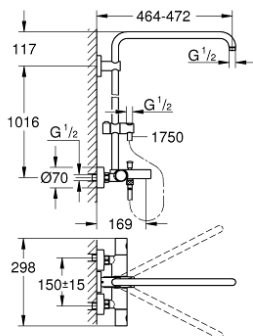

26 243 000 EUPHORIA SYSTEM SHOWER SYSTEM WITH BATH THERMOSTAT FOR WALL MOUNTING

PRODUCT DESCRIPTION

- Colour: chrome
- with short shower rail for installation in showers
- consisting of:
 - horizontal swivable 450 mm shower arm
 - exposed thermostat with Aquadimmer function
 - maximum flow rate (at 3 bar): 26 l/min
 - separate diverter for hand shower
 - gliding element
 - shower hose Silverflex 1750 mm 1/2" x 1/2" (28 388)
 - distance between thermostat and upper bracket: 1016 mm
 - maximum flow rate system (at 3 bar): 26 l/min (without bath inlet)
 - GROHE TurboStat - compact cartridge with wax thermostatic element
 - GROHE SafeStop safety button at 38°C
 - GROHE SafeStop Plus optional temperature limiter at 43°C included
 - GROHE LongLife finish
 - Inner WaterGuide - inner insulation for surface protection
 - TwistStop - to prevent hose from twisting
 - suitable for instantaneous heaters from 18 kW/h
 - minimum flow rate 5 l/min