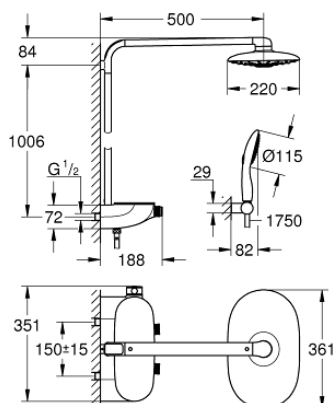

### PRODUCT DESCRIPTION

- Colour: chrome
- consisting of:
  - horizontal 500 mm shower arm
  - exposed SmartControl thermostat
  - allows change between:
    - head shower Rainshower Duo 360, spray plate chrome
    - spray patterns: GROHE PureRain/GROHE Rain O<sup>2</sup> spray\* and TrioMassage
- hand shower wall holder (27 055)
- shower hose Silverflex 1750 mm 1/2" x 1/2" (28 388)
- minimum flow rate 10 l/min
- GROHE DreamSpray - perfect spray pattern
- GROHE LongLife finish
- GROHE CoolTouch - no risk of scalding
- GROHE TurboStat - compact cartridge with wax thermoelement
- GROHE EcoJoy - Less water, perfect flow
- GROHE SafeStop safety button at 38°C
- GROHE SafeStop Plus optional temperature limiter at 43°C included
- GROHE SmartControl - control the shower with intuitive push/turn button
- GROHE EasyReach shower tray
- GROHE SpeedClean - effortless limescale removal
- Inner WaterGuide - inner insulation for surface protection
- suitable for instantaneous heaters from 18 kW/h
- TwistStop - to prevent hose from twisting
- \* to be decided at first installation; factory default setting: GROHE PureRain

### SPARE PARTS, oktober 2018 – now

- 1: Thermostatic compact cartridge 1/2" (Spare part-nr. 47439000)
  - 2: Cartridge (Spare part-nr. 48297000)
  - 3: Non-return valve (Spare part-nr. 4901000M)
  - 4: Non-return valve (Spare part-nr. 08565000)
  - 5: Dirt strainer (Spare part-nr. 0700200M)
  - 6: Spray face (Spare part-nr. 48348000)
  - 7: Cover (Spare part-nr. 48482000)
  - 8: Socket spanner (Spare part-nr. 49059000)\*
  - 9: GROHE TurboStat cartridge 1/2" (Spare part-nr. 47175000)\*
  - 10: Compensation disc (Spare part-nr. 26385000)\*
  - 11: Shower system pipe for retrofitting (Spare part-nr. 48349000)\*
  - 12: Shower system pipe for retrofitting (Spare part-nr. 48350000)\*
- \* Optional accessories