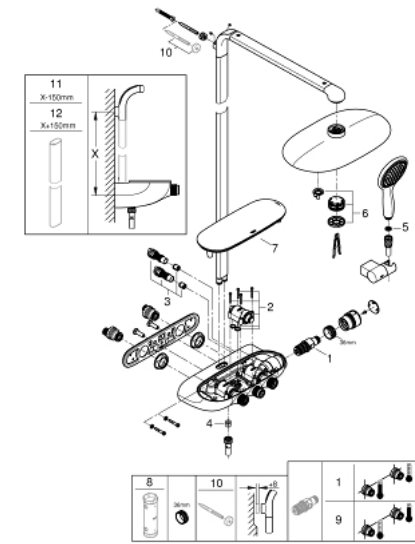

## 26 250 000 RAINSHOWER SYSTEM SMARTCONTROL DUO 360 SHOWER SYSTEM WITH THERMOSTAT FOR WALL MOUNTING

### PRODUCT DESCRIPTION

- Colour: chrome
- consisting of:
  - horizontal 500 mm shower arm
  - exposed SmartControl thermostat
  - allows change between:
    - head shower Rainshower Duo 360, spray plate chrome
    - spray patterns: GROHE PureRain/GROHE Rain O<sup>2</sup> spray\* and TrioMassage
- hand shower wall holder (27 055)
- shower hose Silverflex 1750 mm 1/2" x 1/2" (28 388)
- minimum flow rate 10 l/min
- GROHE DreamSpray - perfect spray pattern
- GROHE LongLife finish
- GROHE CoolTouch - no risk of scalding
- GROHE TurboStat - compact cartridge with wax thermoelement
- GROHE EcoJoy - Less water, perfect flow
- GROHE SafeStop safety button at 38°C
- GROHE SafeStop Plus optional temperature limiter at 43°C included
- GROHE SmartControl - control the shower with intuitive push/turn button
- GROHE EasyReach shower tray
- GROHE SpeedClean - effortless limescale removal
- Inner WaterGuide - inner insulation for surface protection
- suitable for instantaneous heaters from 18 kW/h
- TwistStop - to prevent hose from twisting
- \* to be decided at first installation; factory default setting: GROHE PureRain

### SPARE PARTS, oktober 2018 – now

- 1: Thermostatic compact cartridge 1/2" (Spare part-nr. 47439000)
  - 2: Cartridge (Spare part-nr. 48297000)
  - 3: Non-return valve (Spare part-nr. 4901000M)
  - 4: Non-return valve (Spare part-nr. 08565000)
  - 5: Dirt strainer (Spare part-nr. 0700200M)
  - 6: Spray face (Spare part-nr. 48348000)
  - 7: Cover (Spare part-nr. 48482000)
  - 8: Socket spanner (Spare part-nr. 49059000)\*
  - 9: GROHE TurboStat cartridge 1/2" (Spare part-nr. 47175000)\*
  - 10: Compensation disc (Spare part-nr. 26385000)\*
  - 11: Shower system pipe for retrofitting (Spare part-nr. 48349000)\*
  - 12: Shower system pipe for retrofitting (Spare part-nr. 48350000)\*
- \* Optional accessories