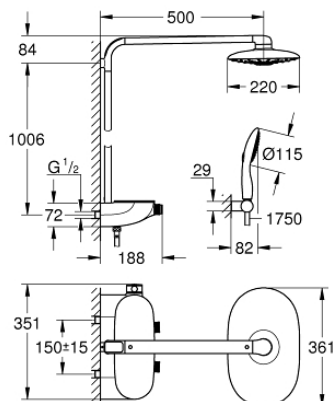

26 250 LS0 RAINSHOWER SYSTEM SMARTCONTROL DUO 360 SHOWER SYSTEM WITH THERMOSTAT FOR WALL MOUNTING

PRODUCT DESCRIPTION

- Colour: moon white/chrome
- consisting of:
 - horizontal 500 mm shower arm
 - exposed SmartControl thermostat
 - allows change between:
 - head shower Rainshower Duo 360, spray plate white
 - spray patterns: GROHE PureRain/GROHE Rain O² spray* and TrioMassage
- hand shower wall holder (27 055)
- shower hose Silverflex 1750 mm 1/2" x 1/2" (28 388)
- minimum flow rate 10 l/min
- GROHE DreamSpray - perfect spray pattern
- GROHE LongLife finish
- GROHE CoolTouch - no risk of scalding
- GROHE TurboStat - compact cartridge with wax thermoelement
- GROHE EcoJoy - Less water, perfect flow
- GROHE SafeStop safety button at 38°C
- GROHE SafeStop Plus optional temperature limiter at 43°C included
- GROHE SmartControl - control the shower with intuitive push/turn button
- GROHE EasyReach shower tray
- GROHE SpeedClean - effortless limescale removal
- Inner WaterGuide - inner insulation for surface protection
- suitable for instantaneous heaters from 18 kW/h
- TwistStop - to prevent hose from twisting
- * to be decided at first installation; factory default setting: GROHE PureRain
- GROHE LongLife finish