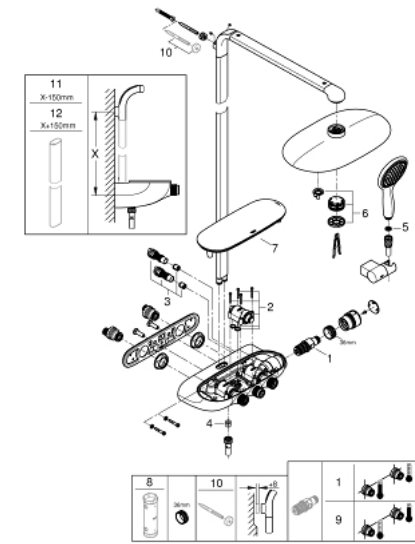

26 250 LS0 RAINSHOWER SYSTEM SMARTCONTROL DUO 360 SHOWER SYSTEM WITH THERMOSTAT FOR WALL MOUNTING

SPARE PARTS, oktober 2018 – now

1. 1: Thermostatic compact cartridge 1/2" (Spare part-nr. 47439000)
  2. 2: Cartridge (Spare part-nr. 48297000)
  3. 3: Non-return valve (Spare part-nr. 4901000M)
  4. 4: Non-return valve (Spare part-nr. 08565000)
  5. 5: Dirt strainer (Spare part-nr. 0700200M)
  6. 6: Spray face (Spare part-nr. 48348000)
  7. 7: Cover (Spare part-nr. 48482000)
  8. 8: Socket spanner (Spare part-nr. 49059000)*
  9. 9: GROHE TurboStat cartridge 1/2" (Spare part-nr. 47175000)*
  10. 10: Compensation disc (Spare part-nr. 26385000)*
  11. 11: Shower system pipe for retrofitting (Spare part-nr. 48349000)*
  12. 12: Shower system pipe for retrofitting (Spare part-nr. 48350000)*
2. Optional accessories