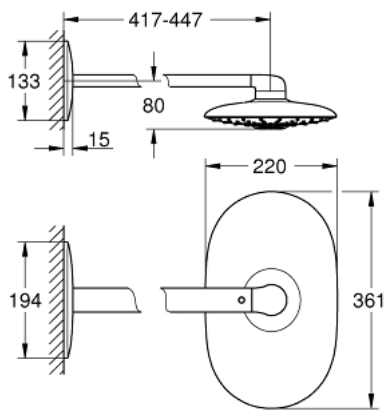

## 26 254 000 RAINSHOWER DUO 360 HEAD SHOWER SET 450 MM, 2 SPRAYS

### PRODUCT DESCRIPTION

- Colour: chrome
- consisting of:
  - head shower Rainshower Duo 360, spray plate chrome
  - spray patterns: GROHE PureRain/GROHE Rain O<sup>2</sup> spray\* and TrioMassage
- maximum flow rate (at 3 bar): 40 l/min
- horizontal 450 mm shower arm
- GROHE DreamSpray - perfect spray pattern
- GROHE LongLife finish
- GROHE SpeedClean - effortless limescale removal
- Inner WaterGuide - inner insulation for surface protection
- requires rough-in set 26 264 – to be ordered separately
- \* to be decided at first installation; factory default setting: GROHE PureRain

26 254 000 **RAINSHOWER DUO 360 HEAD SHOWER SET 450 MM, 2 SPRAYS**

**SPARE PARTS**, julij 2014 – now

1: Spray face (Spare part-nr. 48348000)