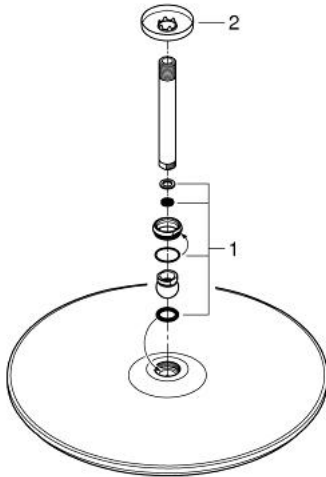

26 256 000 RAINSHOWER COSMOPOLITAN 400 HEAD SHOWER SET CEILING 142 MM, 1 SPRAY

PRODUCT DESCRIPTION

- Colour: chrome
- consisting of:
 - head shower Rainshower Cosmopolitan 400 (28 778)
 - spray pattern: Rain
 - maximum flow rate (at 3 bar): 7.5 l/min
- Rainshower shower arm ceiling 142 mm (28 724)
- GROHE DreamSpray - perfect spray pattern
- GROHE LongLife finish
- GROHE SpeedClean - effortless limescale removal
- suitable for instantaneous heater

26 256 000 **RAINSHOWER COSMOPOLITAN 400 HEAD SHOWER SET CEILING 142 MM, 1
SPRAY**

SPARE PARTS, avgust 2015 – now

1: Spare part set (Spare part-nr. 45933000)

2: Escutcheon (Spare part-nr. 11741000)