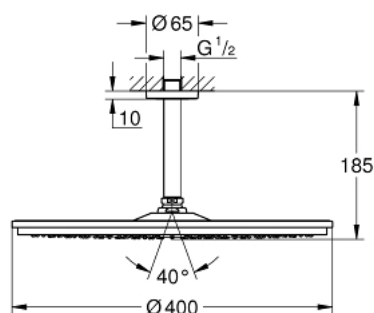

26 256 000 RAINSHOWER COSMOPOLITAN 400 HEAD SHOWER SET CEILING 142 MM, 1 SPRAY

PRODUCT DESCRIPTION

- Colour: chrome
- consisting of:
 - head shower Rainshower Cosmopolitan 400 (28 778)
 - spray pattern: Rain
 - maximum flow rate (at 3 bar): 7.5 l/min
- Rainshower shower arm ceiling 142 mm (28 724)
- GROHE DreamSpray - perfect spray pattern
- GROHE LongLife finish
- GROHE SpeedClean - effortless limescale removal
- suitable for instantaneous heater

26 256 000 **RAINSHOWER COSMOPOLITAN 400 HEAD SHOWER SET CEILING 142 MM, 1
SPRAY**

SPARE PARTS, avgust 2015 – now

1: Spare part set (Spare part-nr. 45933000)

2: Escutcheon (Spare part-nr. 11741000)