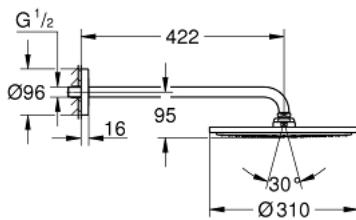

26 257 000 RAINSHOWER 310 HEAD SHOWER SET 422 MM, 1 SPRAY

PRODUCT DESCRIPTION

- Colour: chrome
- consisting of:
 - Rainshower Cosmopolitan 310 head shower (27 477)
 - spray pattern: Rain
 - maximum flow rate (at 3 bar): 12.5 l/min
 - shower arm 422 mm (26 146)
- GROHE DreamSpray - perfect spray pattern
- GROHE LongLife finish
- GROHE SpeedClean - effortless limescale removal
- suitable for instantaneous heater

26 257 000 **RAINSHOWER 310 HEAD SHOWER SET 422 MM, 1 SPRAY**

SPARE PARTS, avgust 2014 – now

1: Spare part set (Spare part-nr. 45933000)