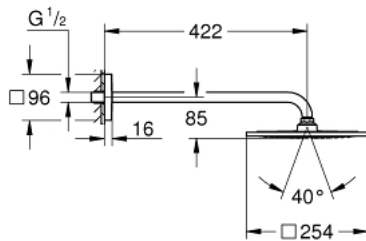

26 259 000 **RAINSHOWER F-SERIES 10" 254 X 254 HEAD SHOWER SET 422 MM, 1 SPRAY**

PRODUCT DESCRIPTION

- Colour: chrome
- consisting of:
 - head shower Rainshower F-Series 10" (27 271)
 -
 - Rainshower shower arm square 422 mm (26 145)
 - GROHE DreamSpray - perfect spray pattern
 - GROHE LongLife finish
 - GROHE SpeedClean - effortless limescale removal
 - suitable for instantaneous heater

26 259 000 **RAINSHOWER F-SERIES 10" 254 X 254 HEAD SHOWER SET 422 MM, 1 SPRAY**

SPARE PARTS, august 2014 – now

1: Spare part set (Spare part-nr. 45933000)